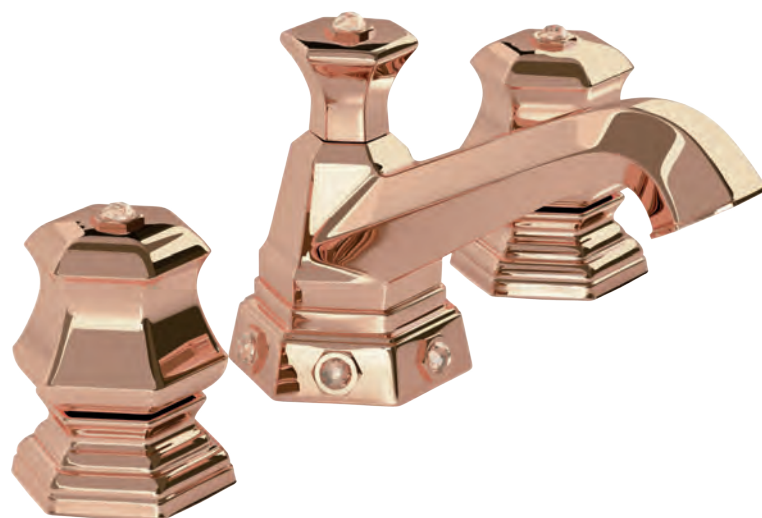

Three holes wash basin mixer with pop-up waste. Gold Pink finish

80140 GP