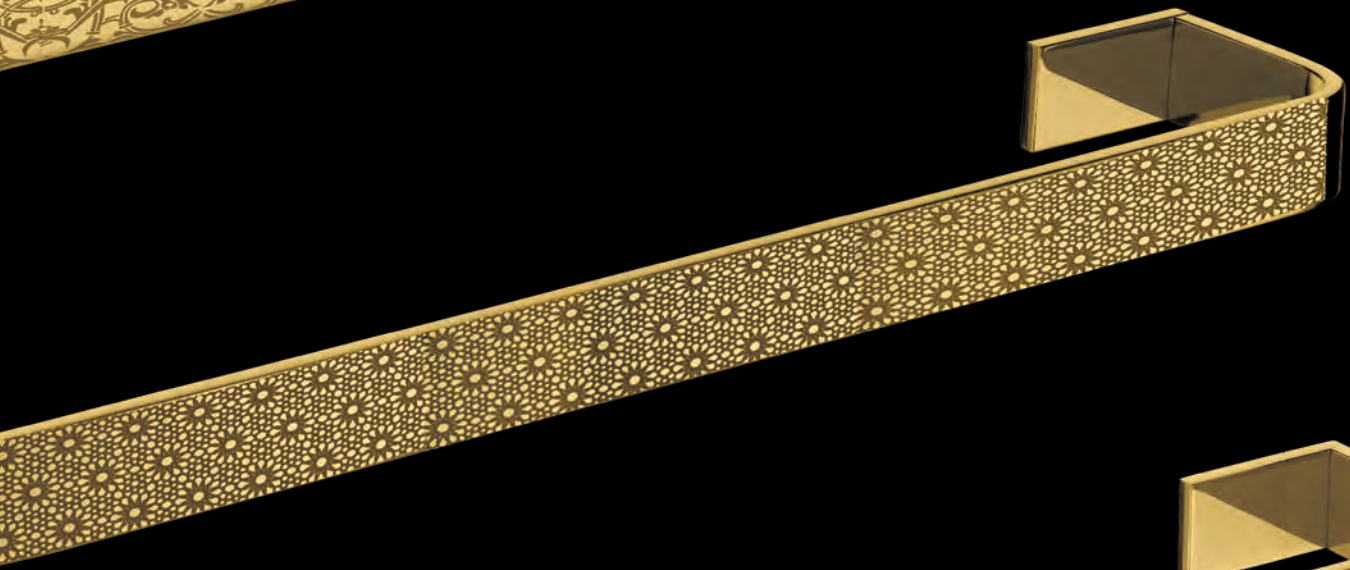

Standing
Soap Holder