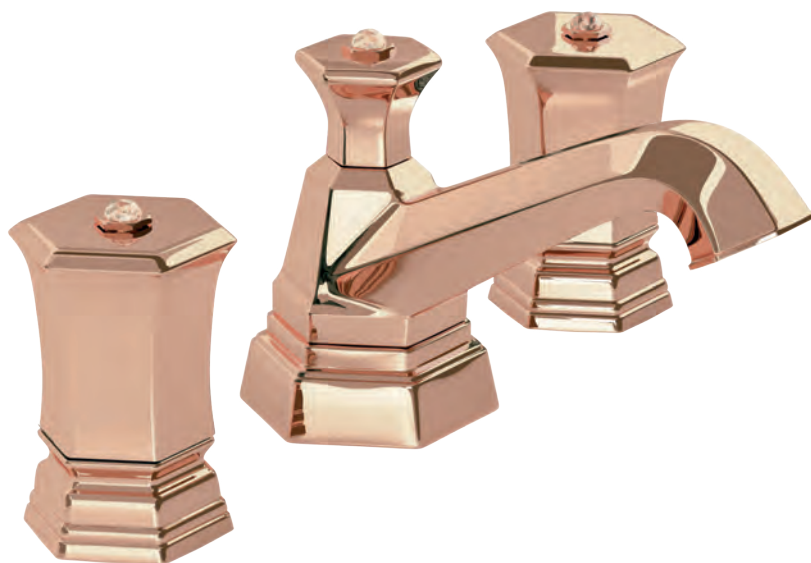

Three holes wash basin mixer with pop-up waste. Gold Pink finish

70140 GP