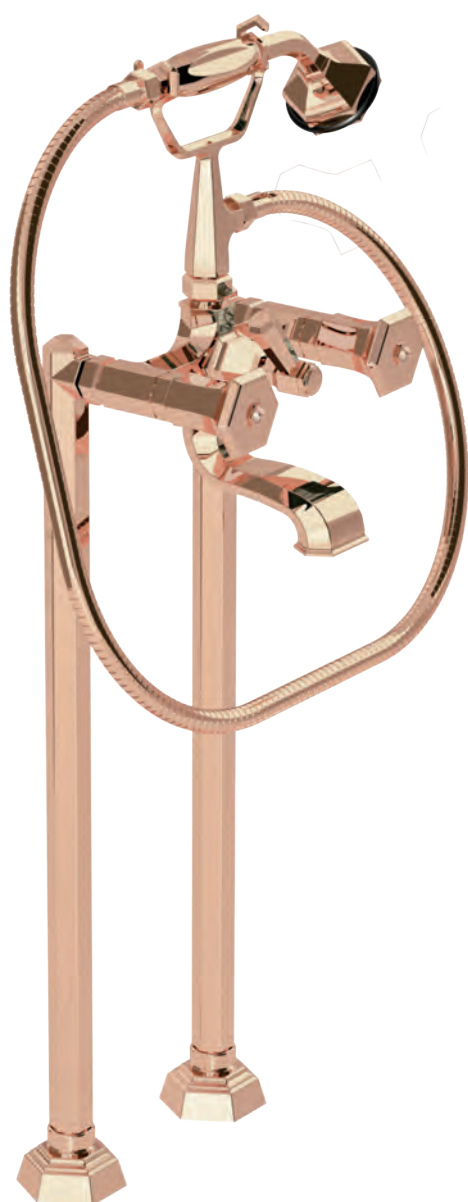

Floor mounted
bathtub mixer with
handshower.
Gold Pink finish

70540 GP