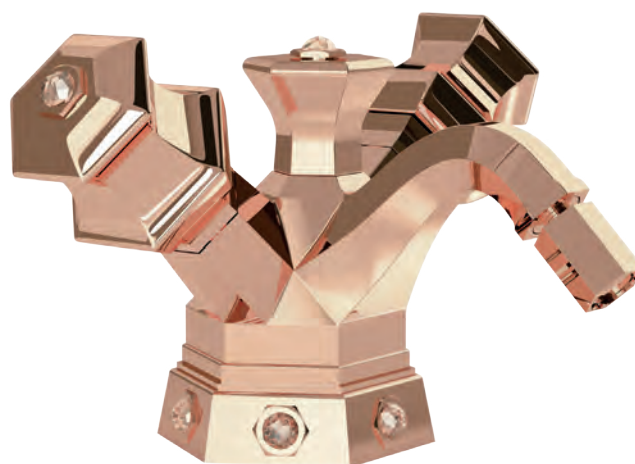

80130 GP

Single hole wash
basin mixer with
pop-up waste.
Gold Pink finish

80110 GP

Giorgio
Milano
1981

Three holes wash basin mixer with pop-up waste. Gold Pink finish

80140 GP

Single hole bidet mixer with pop-up waste. Gold Pink finish