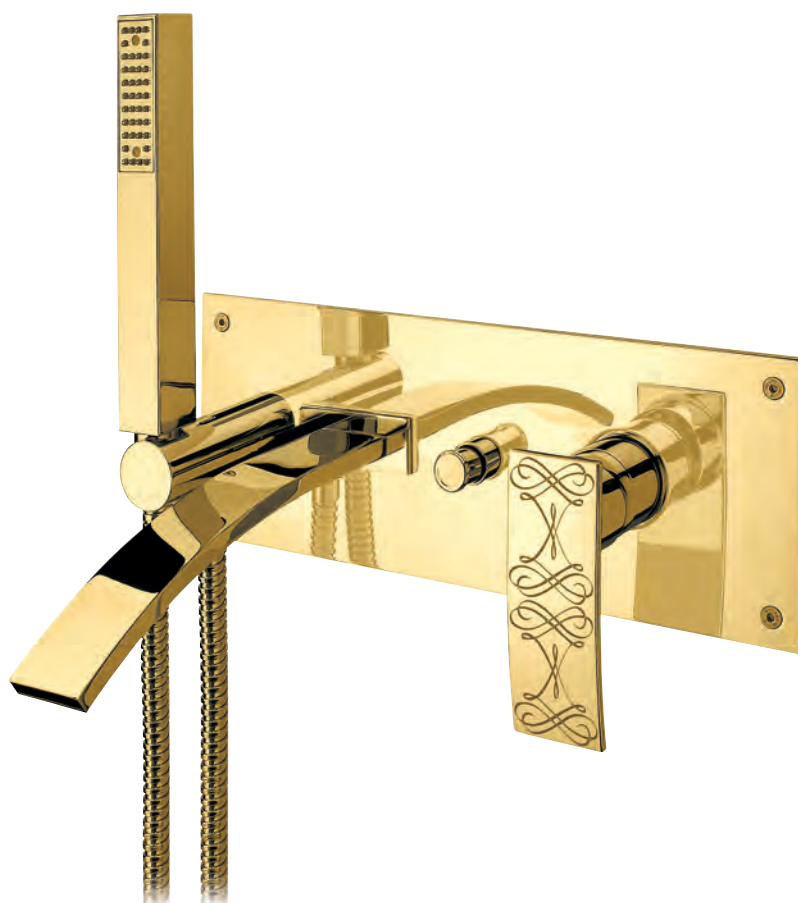

60110 G

Shan

Damasco

Shiraz

Giorgio
Milano
1981

Wall mounted basin
mixer no waste.
Gold finish
handle Shan

60110 W G

Concealed single-
lever bath and shower
mixer with shower kit
handshower.
Gold finish
handle Shan