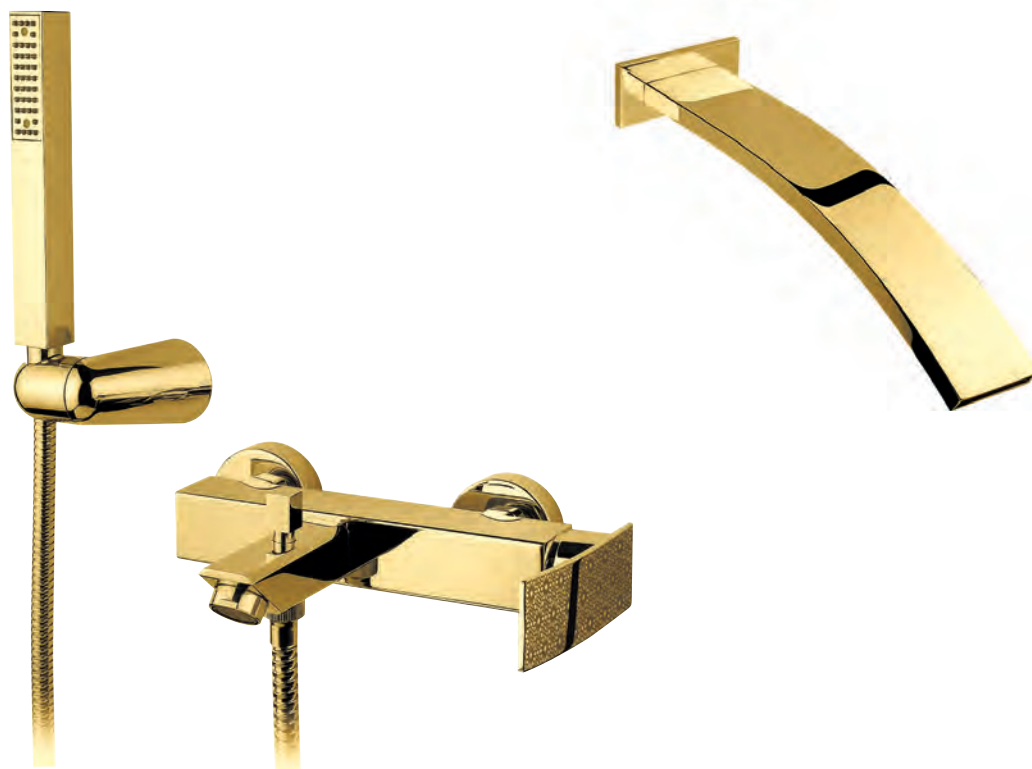

D.J. Gold

Single lever Deck
mounted bathtub
mixer with spout and
pull-out hanshower.
Gold finish
handle Shiraz

60530 G

Single lever built-in
bath shower mixer
with diverter, spout
and shower head.
Gold Finish
handle Damasco

60510 G

Single lever
wall mounted
bathtub mixer with
handshower.
Gold finish
handle Damasco

60500 G

Giorgio
Milano
1981

Standing
Soap Holder

316011 SG

Wall Mount Soap
Holder

316011 G