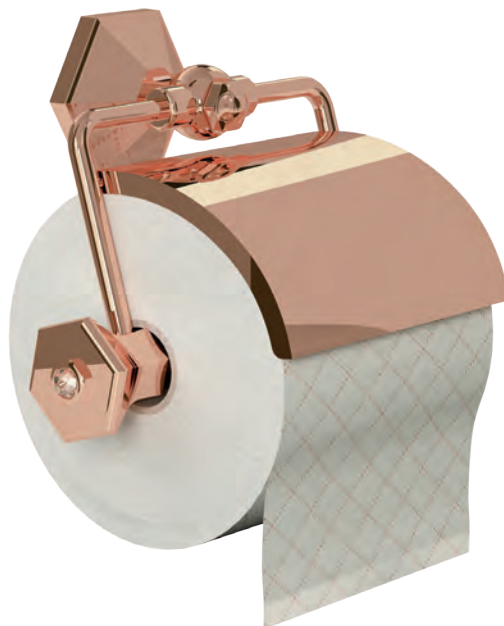

Paper Holder
801016 P

Soap Holder
801011 GP

Tumbler Holder
801010 GP

Giorgio
Milano
1961

Double Hook
801015 GP

Paper Holder
801016 GP

B.B.

Giorgio
Milano
1981