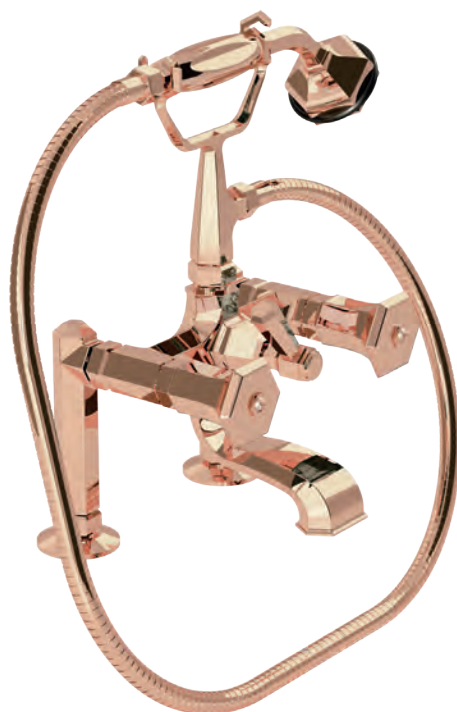

70210 GP

Wall mounted
bathtub mixer with
handshower.
Gold Pink finish

70500 GP

Mounted bathtub
mixer with
handshower.
Gold Pink finish

70520 GP

Giorgio
Milano
1981

Deck mounted
bathtub mixer with
handshower.
Gold Pink finish