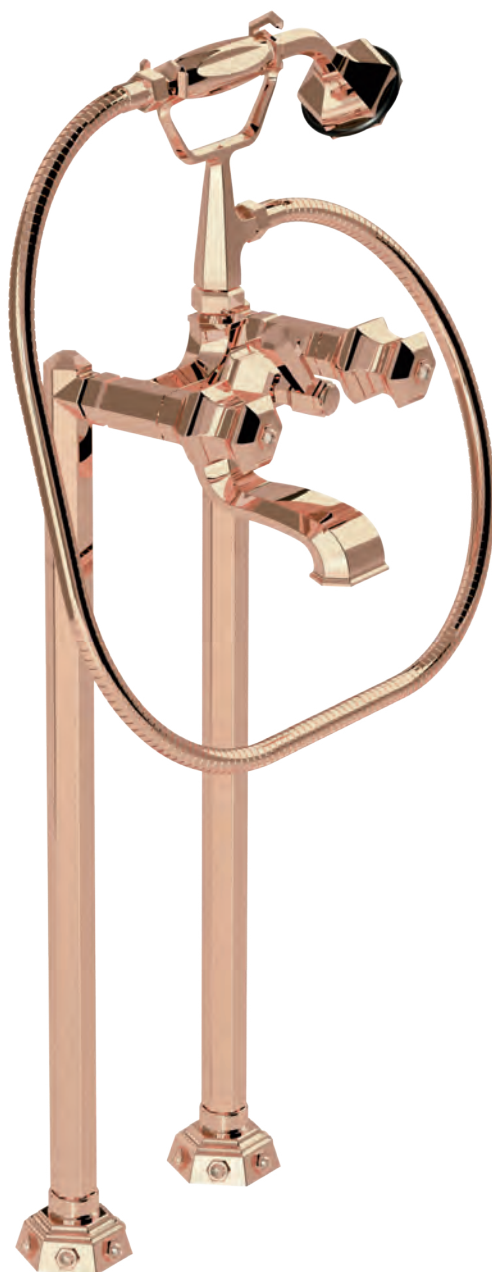

Floor mounted
bathtub mixer with
handshower.
Gold Pink finish

80540 GP