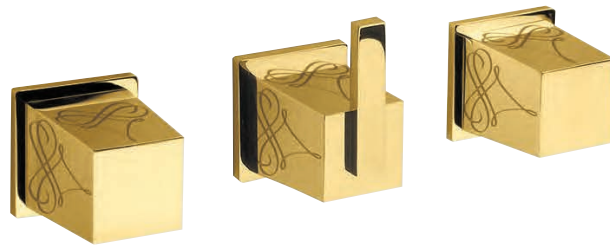

Gold / Laser decor

Built-in bathtub
mixer with spout and
shower head.
Gold finish
handles Shan

40510 G

Giorgio
Milano
1981