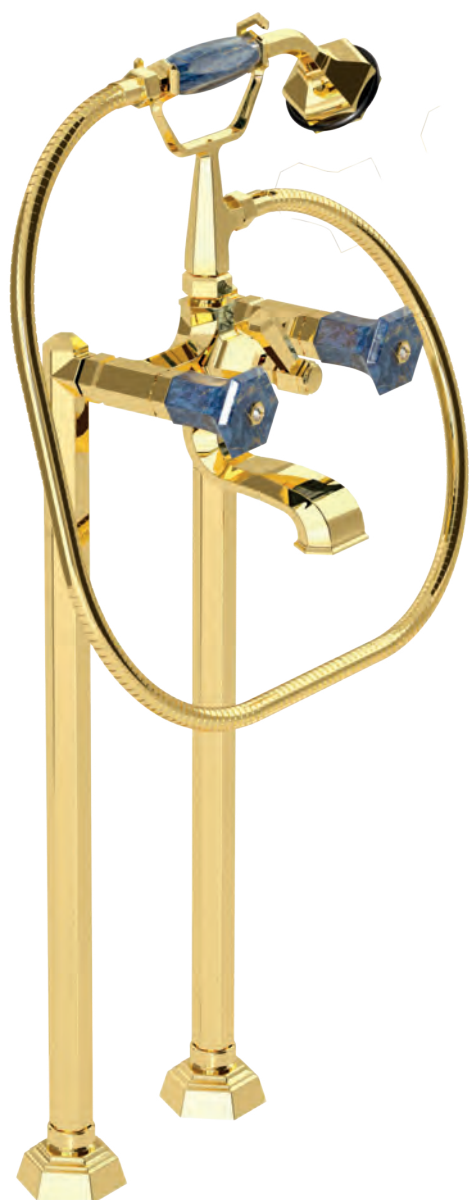

Floor mounted
bathtub mixer with
handshower.
Gold finish
Lapis Lazuli handles

70540 GL