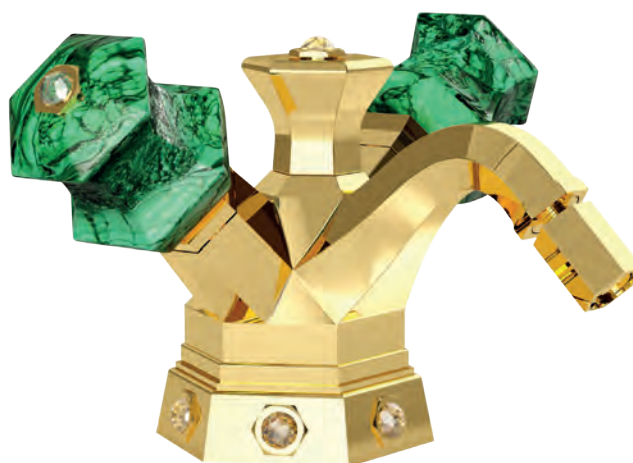

Single hole bidet mixer with pop-up waste.
Gold finish
Malachite handles

80210 GM