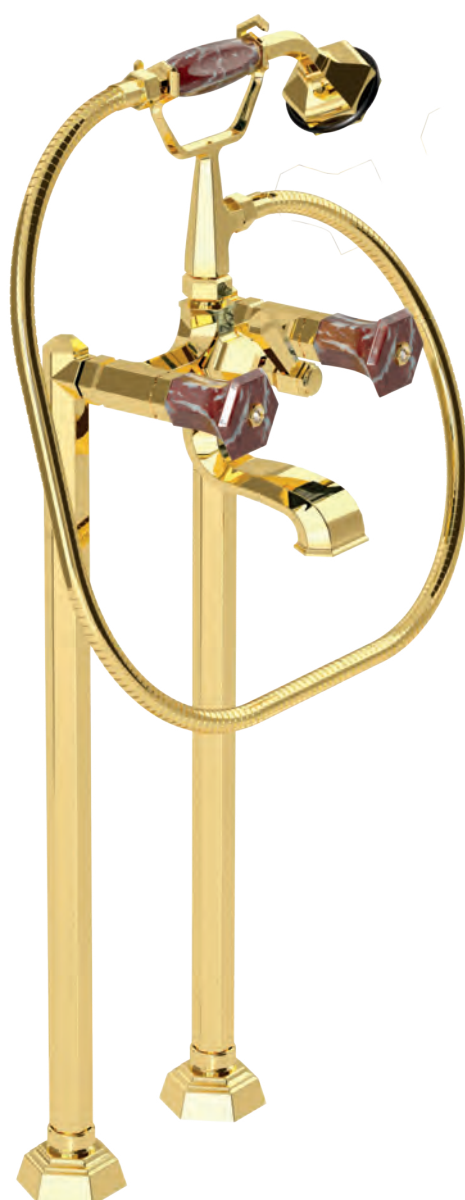

70500 GJ

Mounted bathtub
mixer with
handshower.
Gold finish
Red jasper handles

70520 GJ

Giorgio
Milano
1981

Deck mounted
bathtub mixer with
handshower.
Gold finish
Red jasper handles

70530 GJ

Floor mounted
bathtub mixer with
handshower.
Gold finish
Red jasper handles