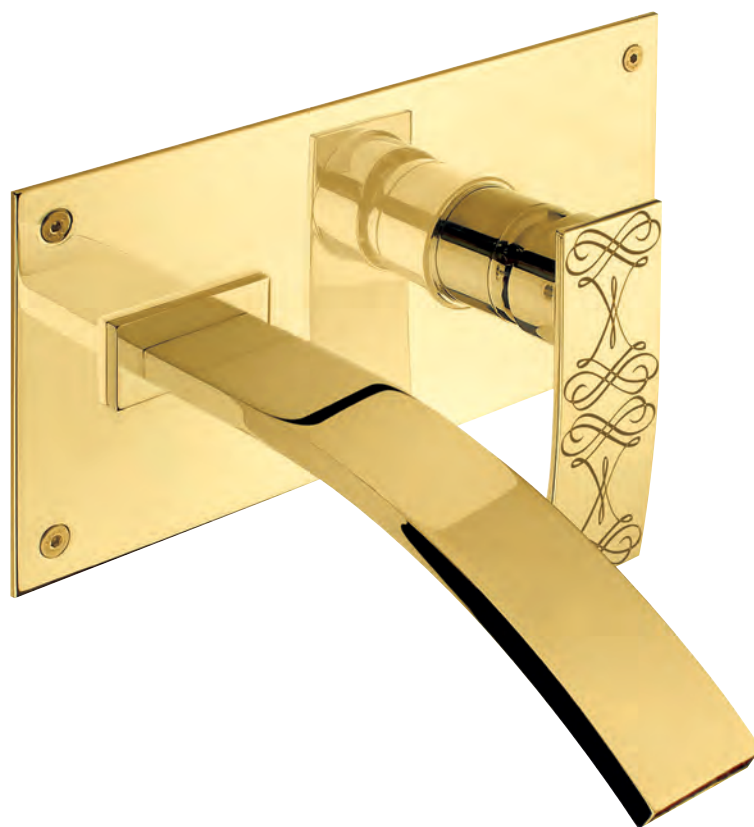

B.B. Gold

Wall mounted
bathtub mixer with
handshower.
Gold finish
handles Damasco

40500 G

Giorgio
Milano
1981

D.J.

Giorgio
Milano
1981

Gold / Laser decor

Single lever basin
mixer with automatic
waste.
Gold Finish
handle Damasco

60110 G

Shan

Damasco

Shiraz

Giorgio
Milano
1981

Wall mounted basin
mixer no waste.
Gold finish
handle Shan

60110 W G

Concealed single-
lever bath and shower
mixer with shower kit
handshower.
Gold finish
handle Shan

60540 G

Gold / Laser decor

Single lever built-in
shower with shower
head.
Gold Finish
handle Damasco

60610 G

Tall single lever basin
mixer with automatic
waste.
Gold Finish
handle Shiraz

60110 T G

Giorgio
Milano
1981

D.J. Gold

Single lever Deck
mounted bathtub
mixer with spout and
pull-out hanshower.
Gold finish
handle Shiraz

60530 G

Single lever built-in
bath shower mixer
with diverter, spout
and shower head.
Gold Finish
handle Damasco