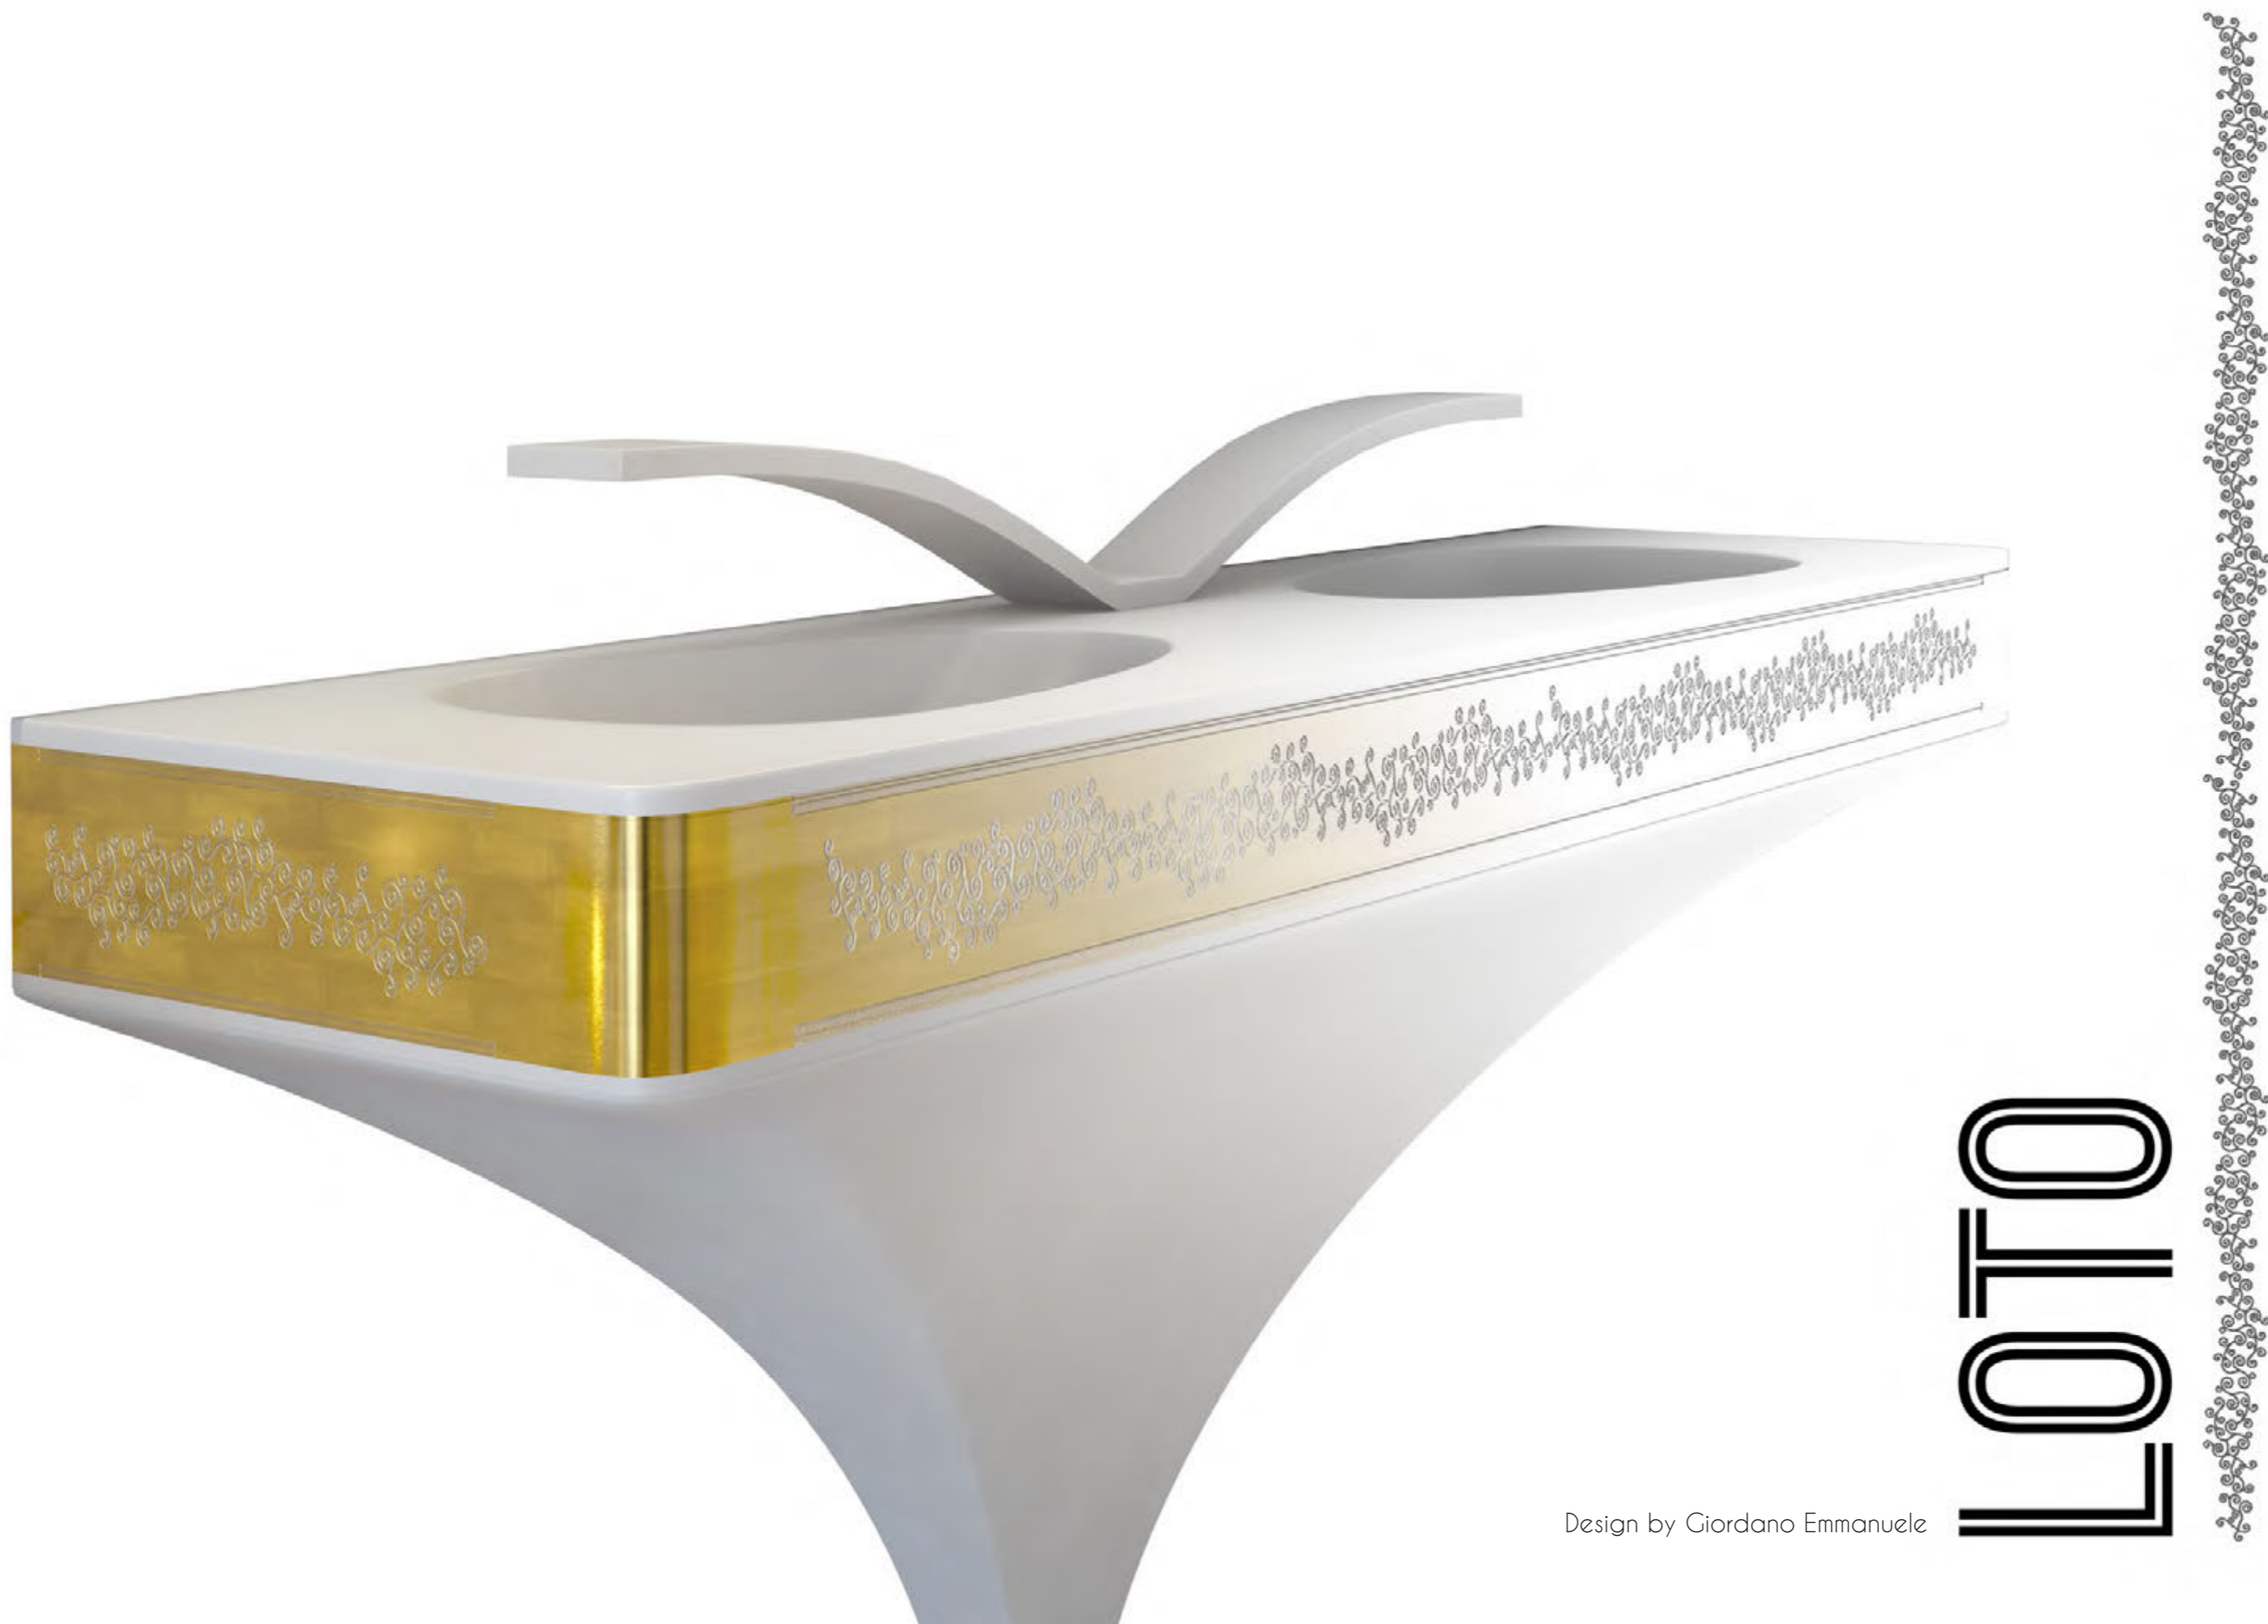

GIORGIO GALLERY

Design by Giordano Emmanuele

VENUS

Milano
1981

Design by Giordano Emmanuele

LOTTO

BATH FURNITURE 180 cm
 Solid surface
 white
 Gold fascia
 ART LO-1802-WHI/G fascia

LOTO Gold