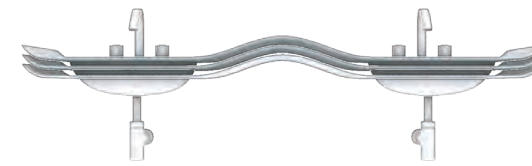

WINGS GOLD

BATH FURNITURE

REVOLVING CABINET

DRAWER

BATHTUB