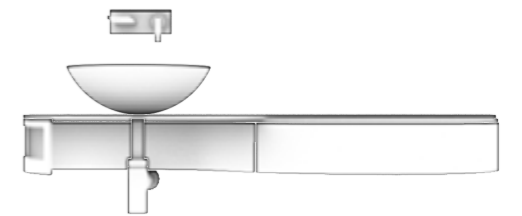

CABINET 45x180x32 cm
lacquered Wood
Wall hung
White - decor Silver greca
ART CAB-45 WHI/S greca

Design by Giordano Emmanuele

LIBRA

LIBRA GOLD

BATH Furniture

BATHTUB

CABINET with DRAWER

Bath furniture complete w/basin
Solid surface
white - decor Gold rombi
ART LY-150 WHI/G rombi