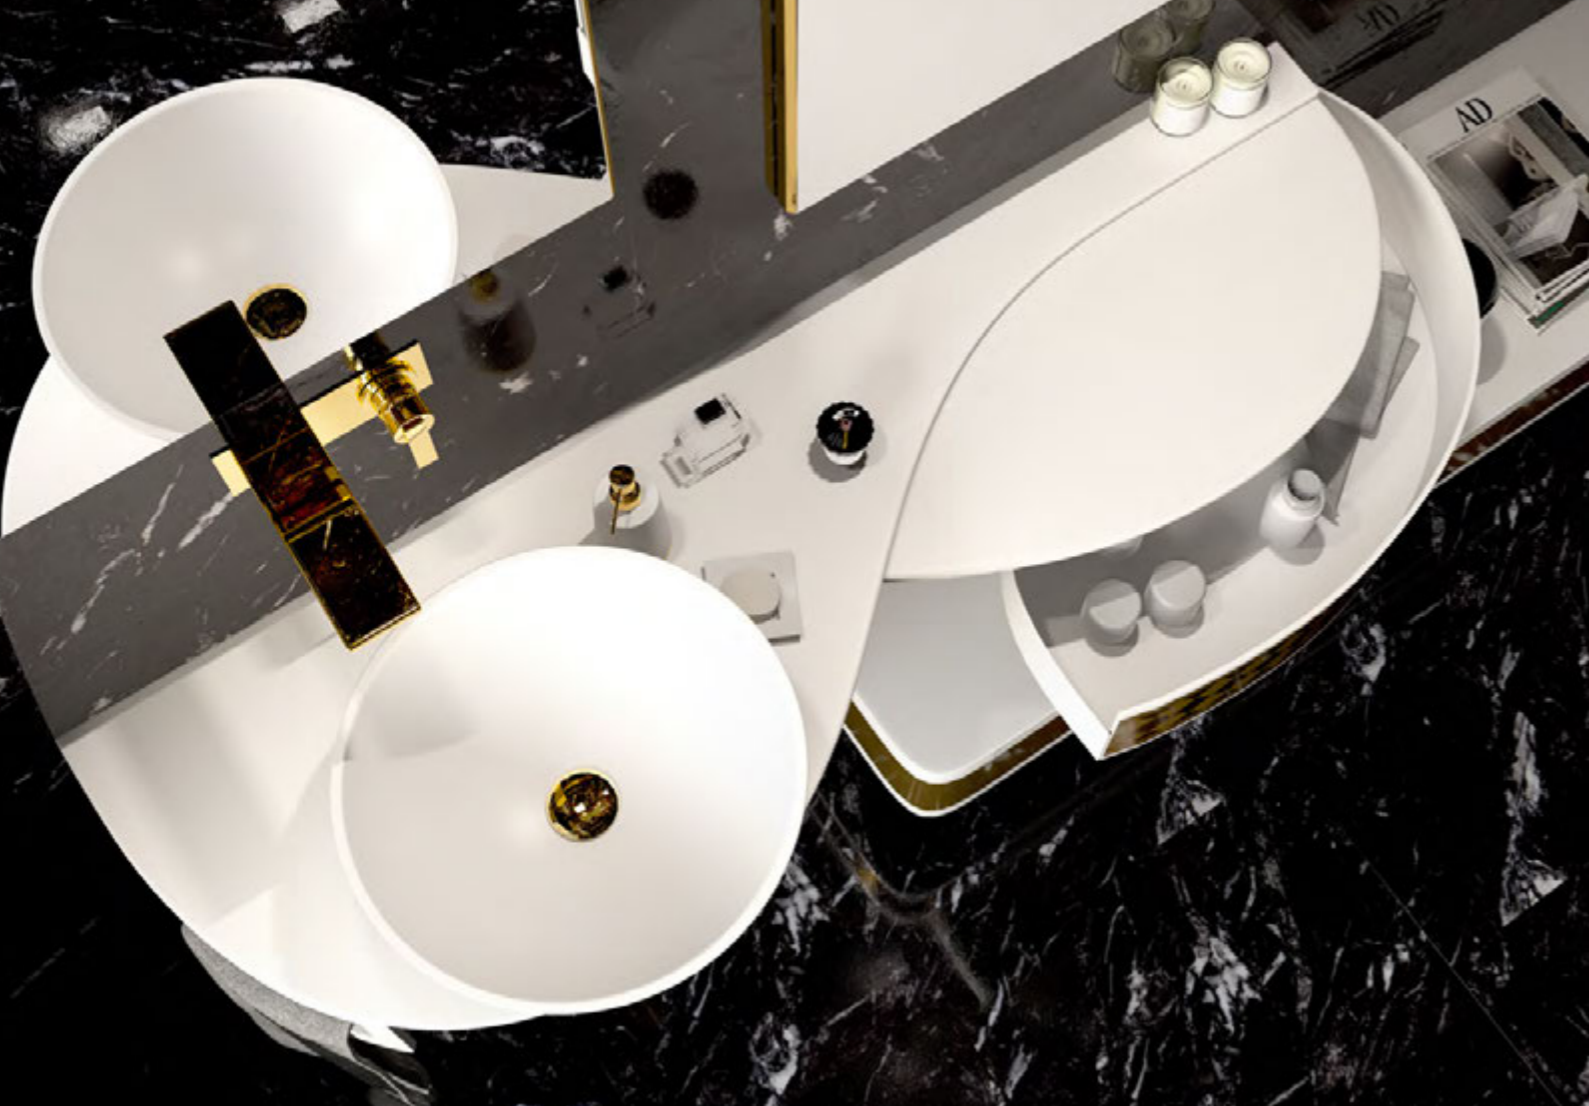

LIBRA GOLD

BATH Furniture

BATHTUB

CABINET with DRAWER

Bath furniture complete w/basin
Solid surface
white - decor Gold rombi
ART LY-150 WHI/G rombi

Cabinet 45x180x32 cm
lacquered Wood
Wall hung
White - Gold fascia
ART CAB-45 WHI/G fascia

VENUS Bathtub w/panels
Solid surface
white - decor Gold fascia-rombi
ART VE-200 PNL-WHI/G f-r

DRAWER 200x45x20 cm
lacquered Wood
Wall hung
white - Gold fascia
ART DR-200 WHI/G fascia

Cabinet 45x180x32 cm
lacquered Wood
Wall hung
White - Gold fascia
ART CAB-45 WHI/G fascia