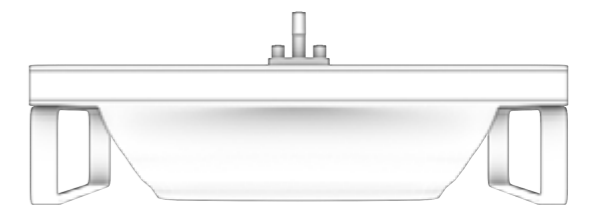

GIORGIO GALLERY

Design by Giordano Emmanuele

VENUS

Milano
1981

Design by Giordano Emmanuele

LOTTO

BATH FURNITURE 180 cm
 Solid surface
 white
 Gold fascia
 ART LO-1802-WHI/G fascia

LOTO Gold

FURNITURE

BATHTUB

CABINET

VENUS Bathtub
 Solid surface
 White - Gold fascia
 ART VE 200WHI/G fascia

CABINET 45x180x32 cm
 Wall hung
 MDF lacquered
 White - Gold fascia
 ART CAB-45 WHI/G fascia

LOTO Silver

BATH Furniture