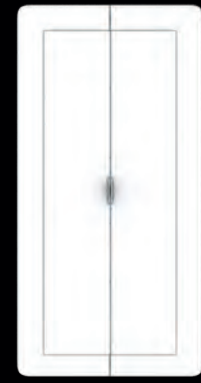

BATH Furniture 150 cm
 complete w/basin
 Solid surface
 white - decor Silver spiral
 ART LY-150 WHI/S spiral

LIBRA Silver

CABINET

BATH FURNITURE

DRAWER

Cabinet 90x180x32 cm
 lacquered Wood
 Wall hung
 White - Silver fascia
 ART CAB-90 WHI/S fascia

Bath furniture complete w/basin
 Solid surface
 white - decor Silver spiral
 ART LY-150 WHI/S spiral

DRAWER 200x20 cm
 lacquered Wood
 Wall hung
 White - decor Silver fascia
 ART DR-200 WHI/S fascia

Design by Giordano Emmanuele