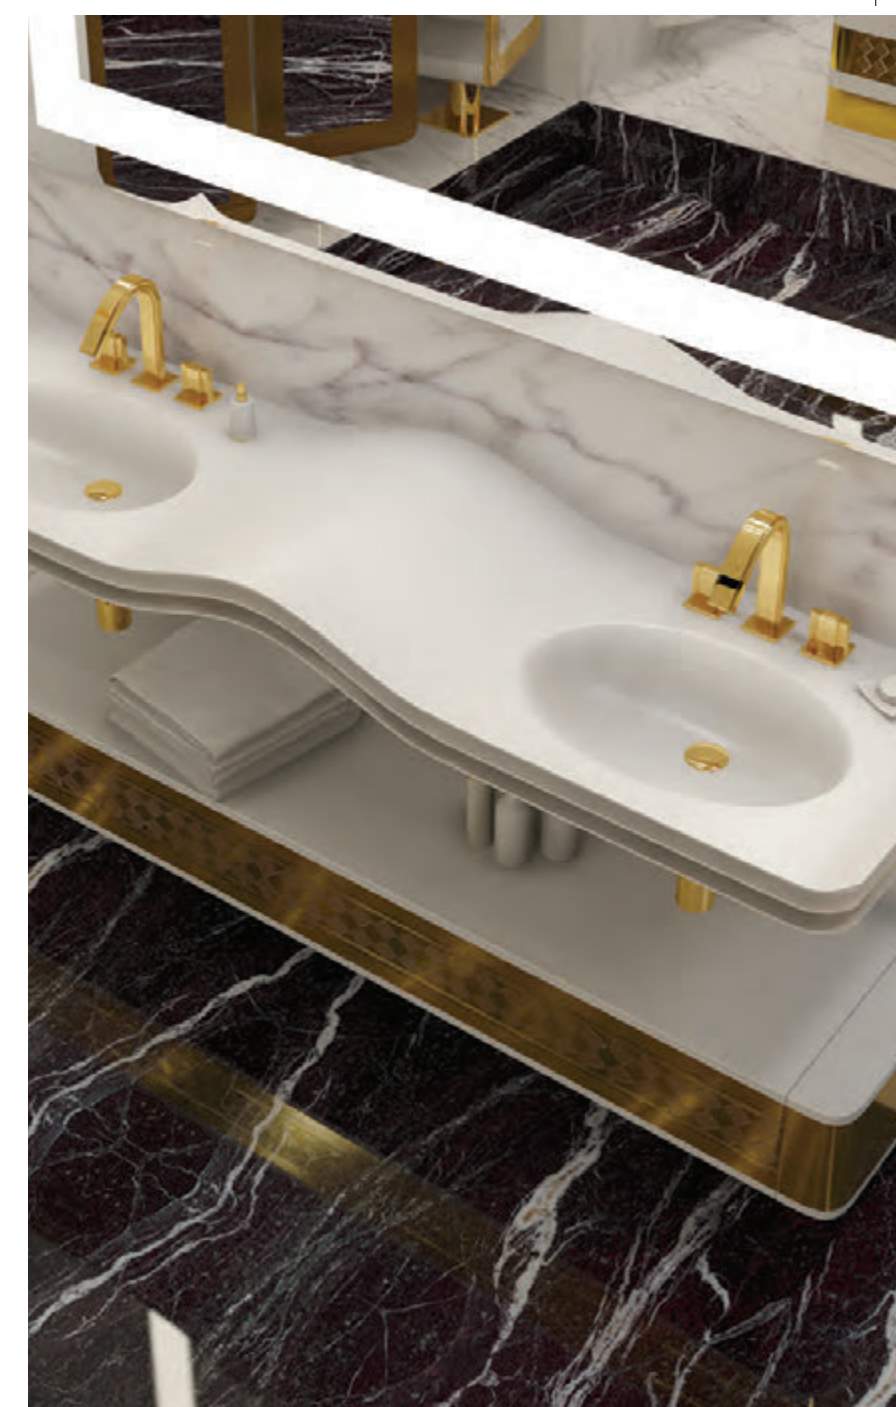

VENUS Bathtub w/panels
200x92,5x49cm
Solid surface
White - decor Gold fascia-rombi
ART VE-200 PNL WHI/G f-r

BATH FURNITURE 180 cm
solid surface
white
ART WI-1802 WHI

WINGS Silver

BATH FURNITURE

BATHTUB

CABINET