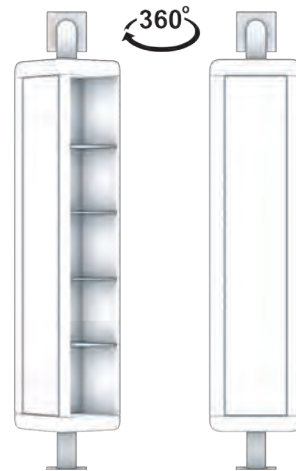

WINGS

REVOLVING CABINET w/mirror 45x180x30 cm
lacquered Wood
White - Gold fascia
ART CAB-45 WHI/G fascia GLD

WINGS GOLD

BATH FURNITURE

REVOLVING CABINET

DRAWER

BATHTUB

available in Silver leaf