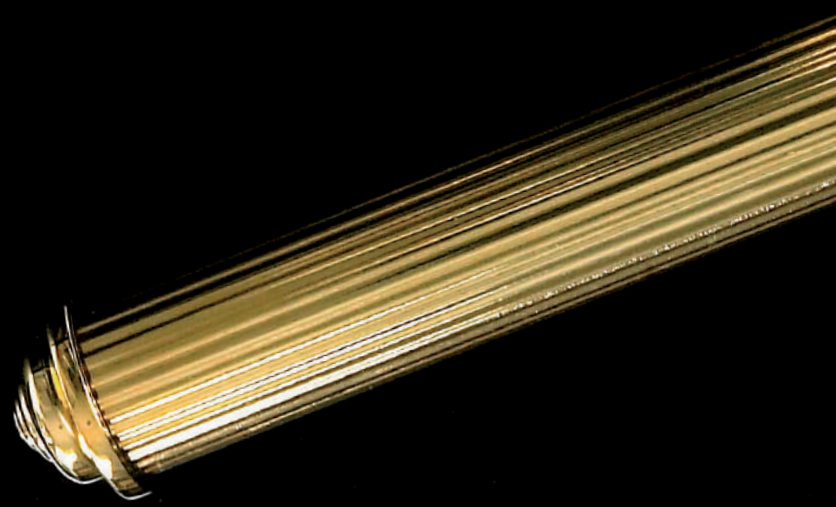

Gold / Crystal

Paper Holder  
314016 G

Wall Toilet Brush  
holder with bristle  
brush  
314017 G

*Giorgio*  
Milano  
1981

ACCESSORIES  
Sphere Rainbow Gold

Soap Holder  
314111 G

*Giorgio*  
Milano  
1981