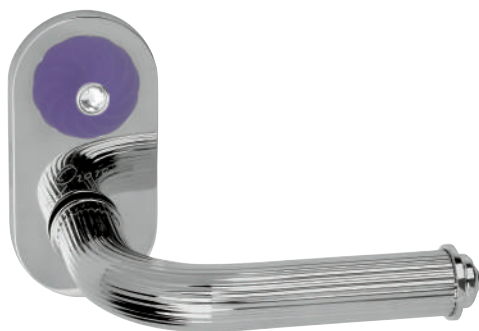

ACCESSORIES  
Cloè

Towel rail  
cm 30/45/60  
312013 P

Towel Ring  
312012 P

Double Hook  
312010 P

*Giorgio*  
Milano  
1981

Paper Holder  
312016 P

Wall Toilet Brush  
holder with bristle  
brush  
312017 P

ACCESSORIES  
**Coralie**

Soap Holder  
313011 G

*Giorgio*  
Milano  
1981

Soap Dispenser  
313019 G

Tumbler Holder  
313015 G

ACCESSORIES  
**Coralie**

Towel rail  
cm 30/45/60

313013 G