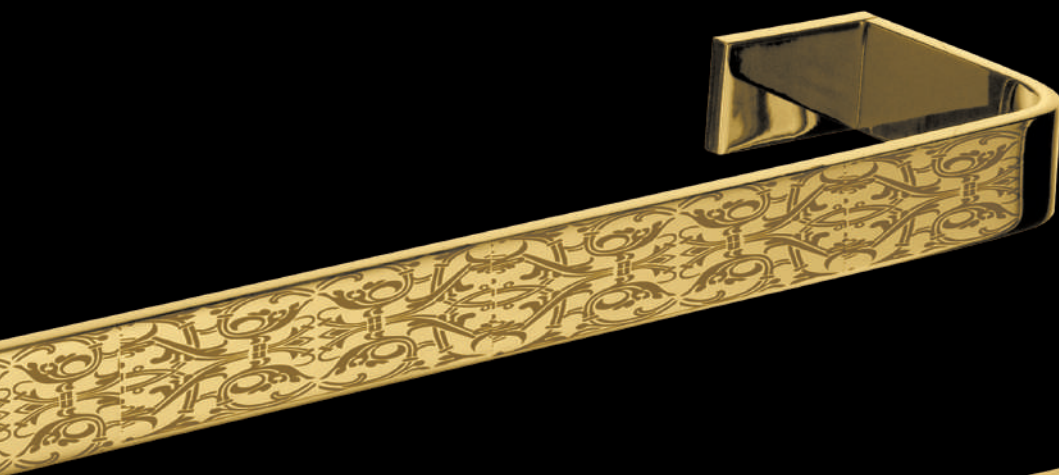

Paper Holder  
315016 G

Wall Toilet  
Brush holder  
with bristle  
brush  
315017 G

Gold

Decor Shiraz

Decor Damasco

Decor Shan

ACCESSORIES  
B.B. - D.J.

Standing  
Soap Holder