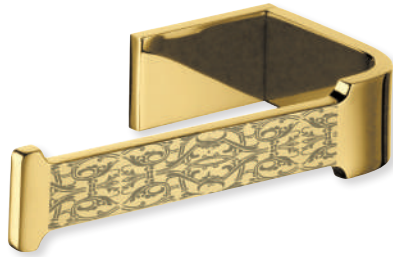

Paper Holder
316016 G