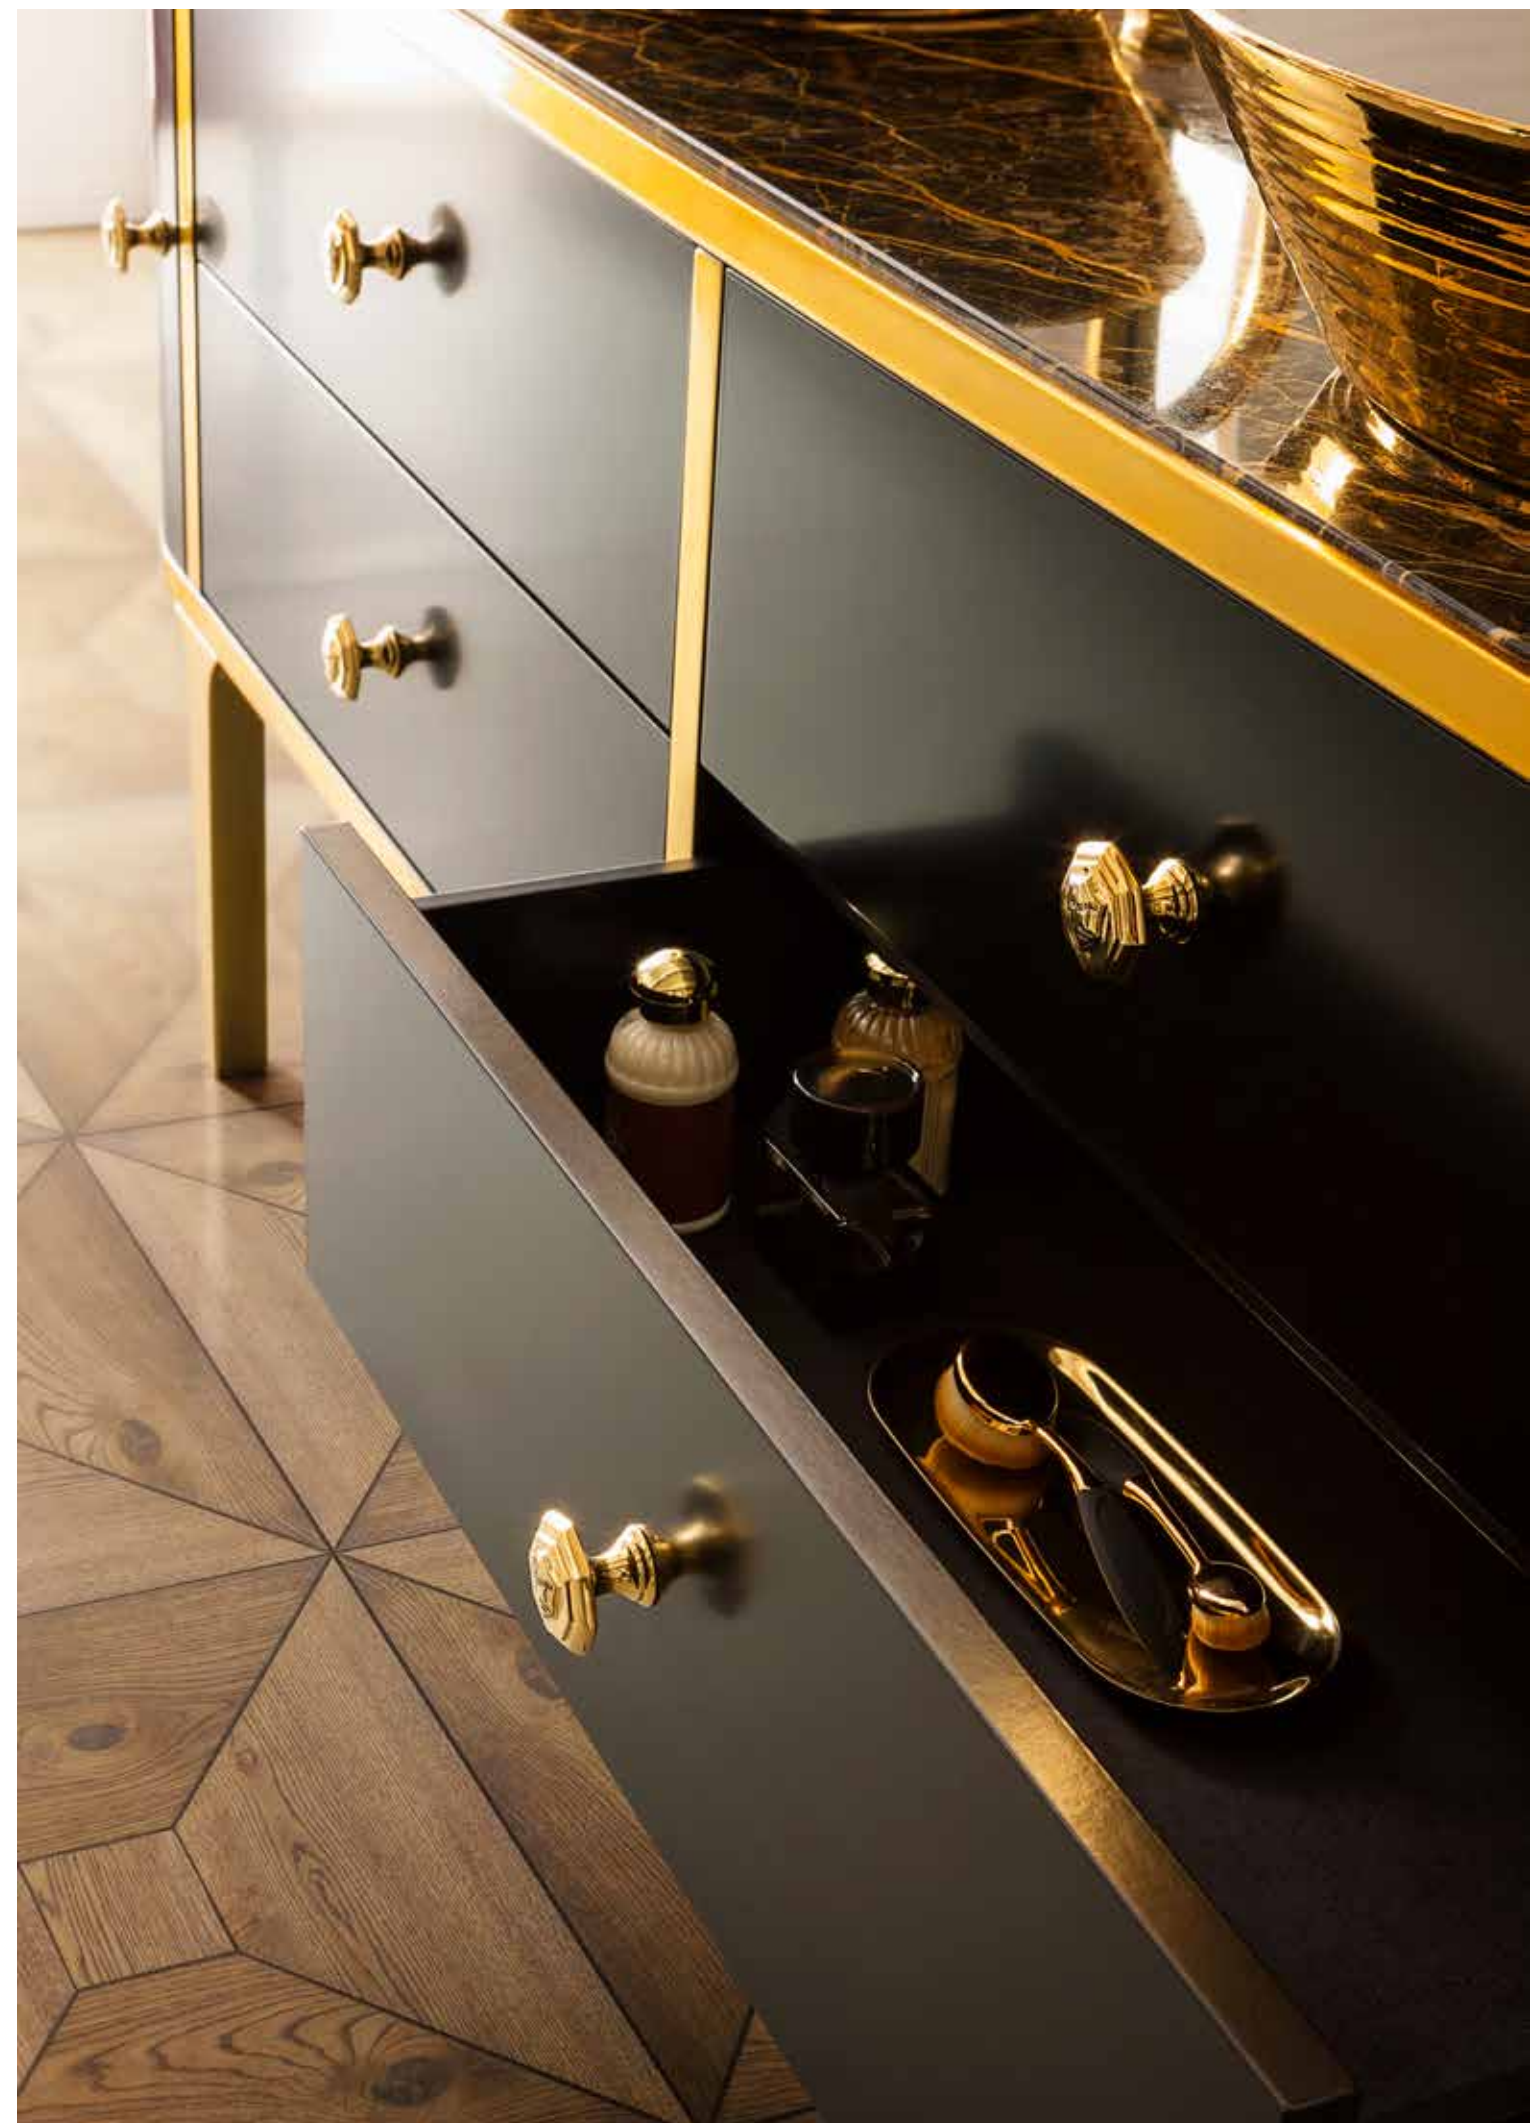

RO-CAB80 BLK-GLD
Bath Cabinet In Wood
80x40x180cm
Black Lacquered Finish
Borders And Legs In Gold

1118 GLD
Overcounter Vanity Basin
Porcelain SLIM STREAKED LINED
Gold 24K