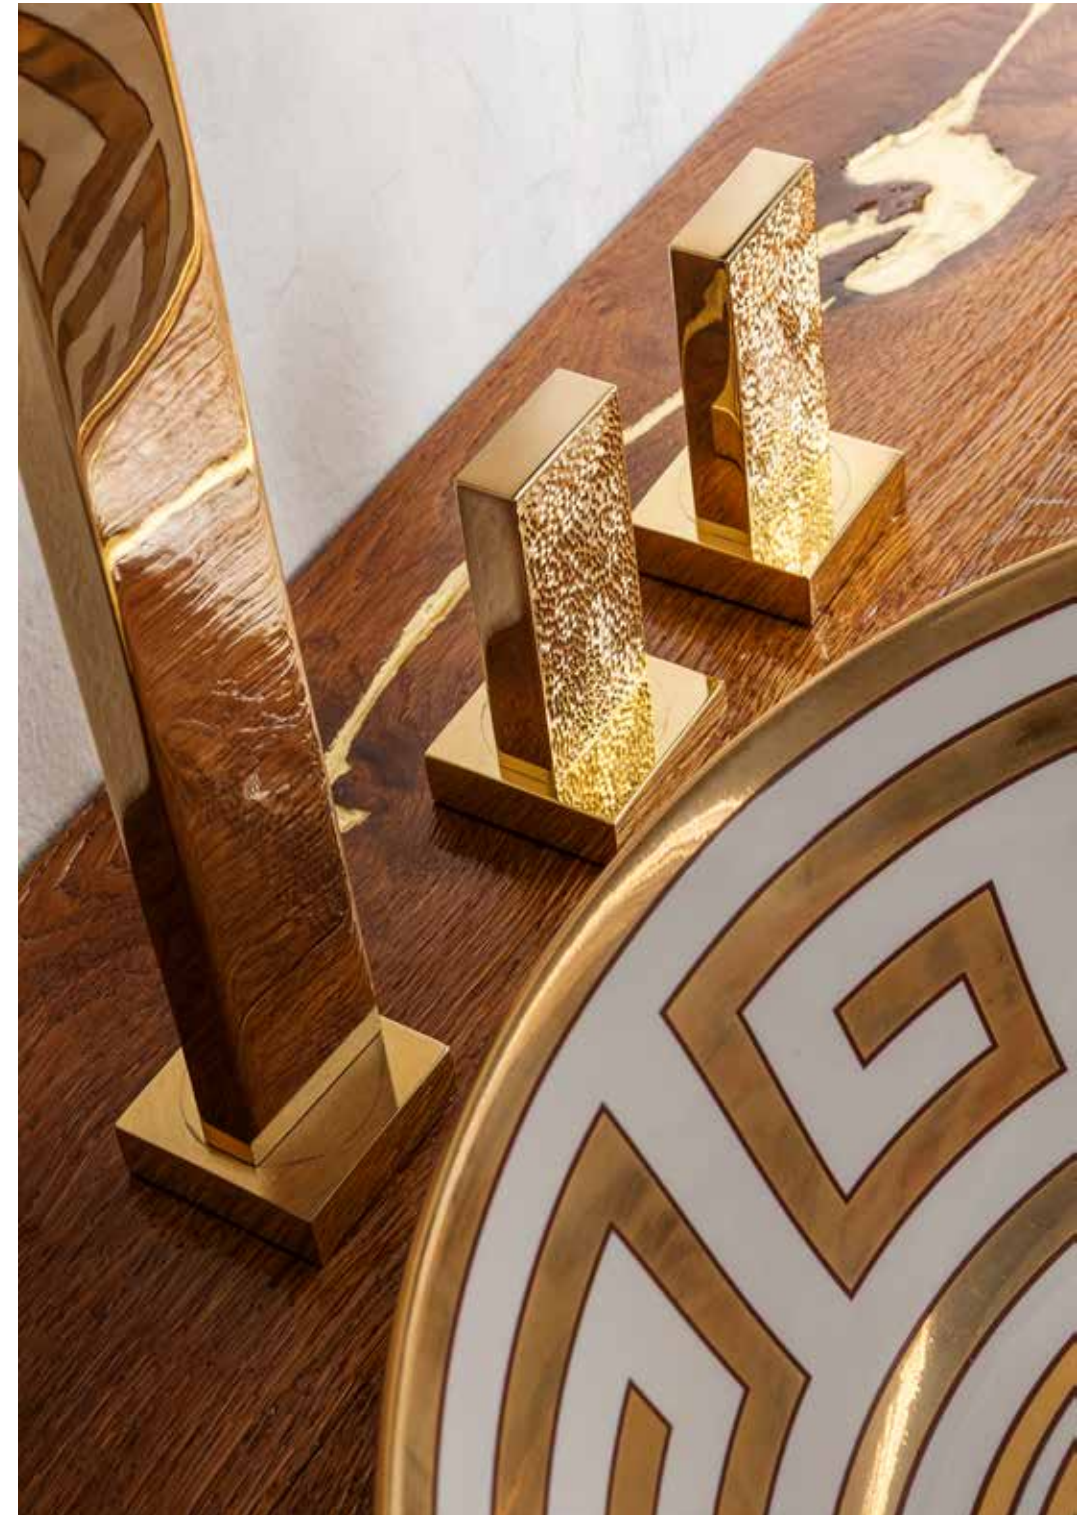

90130 GLD
J.J. Three Holes Wash Basin Mixer
With Pop-up Waste
Gold