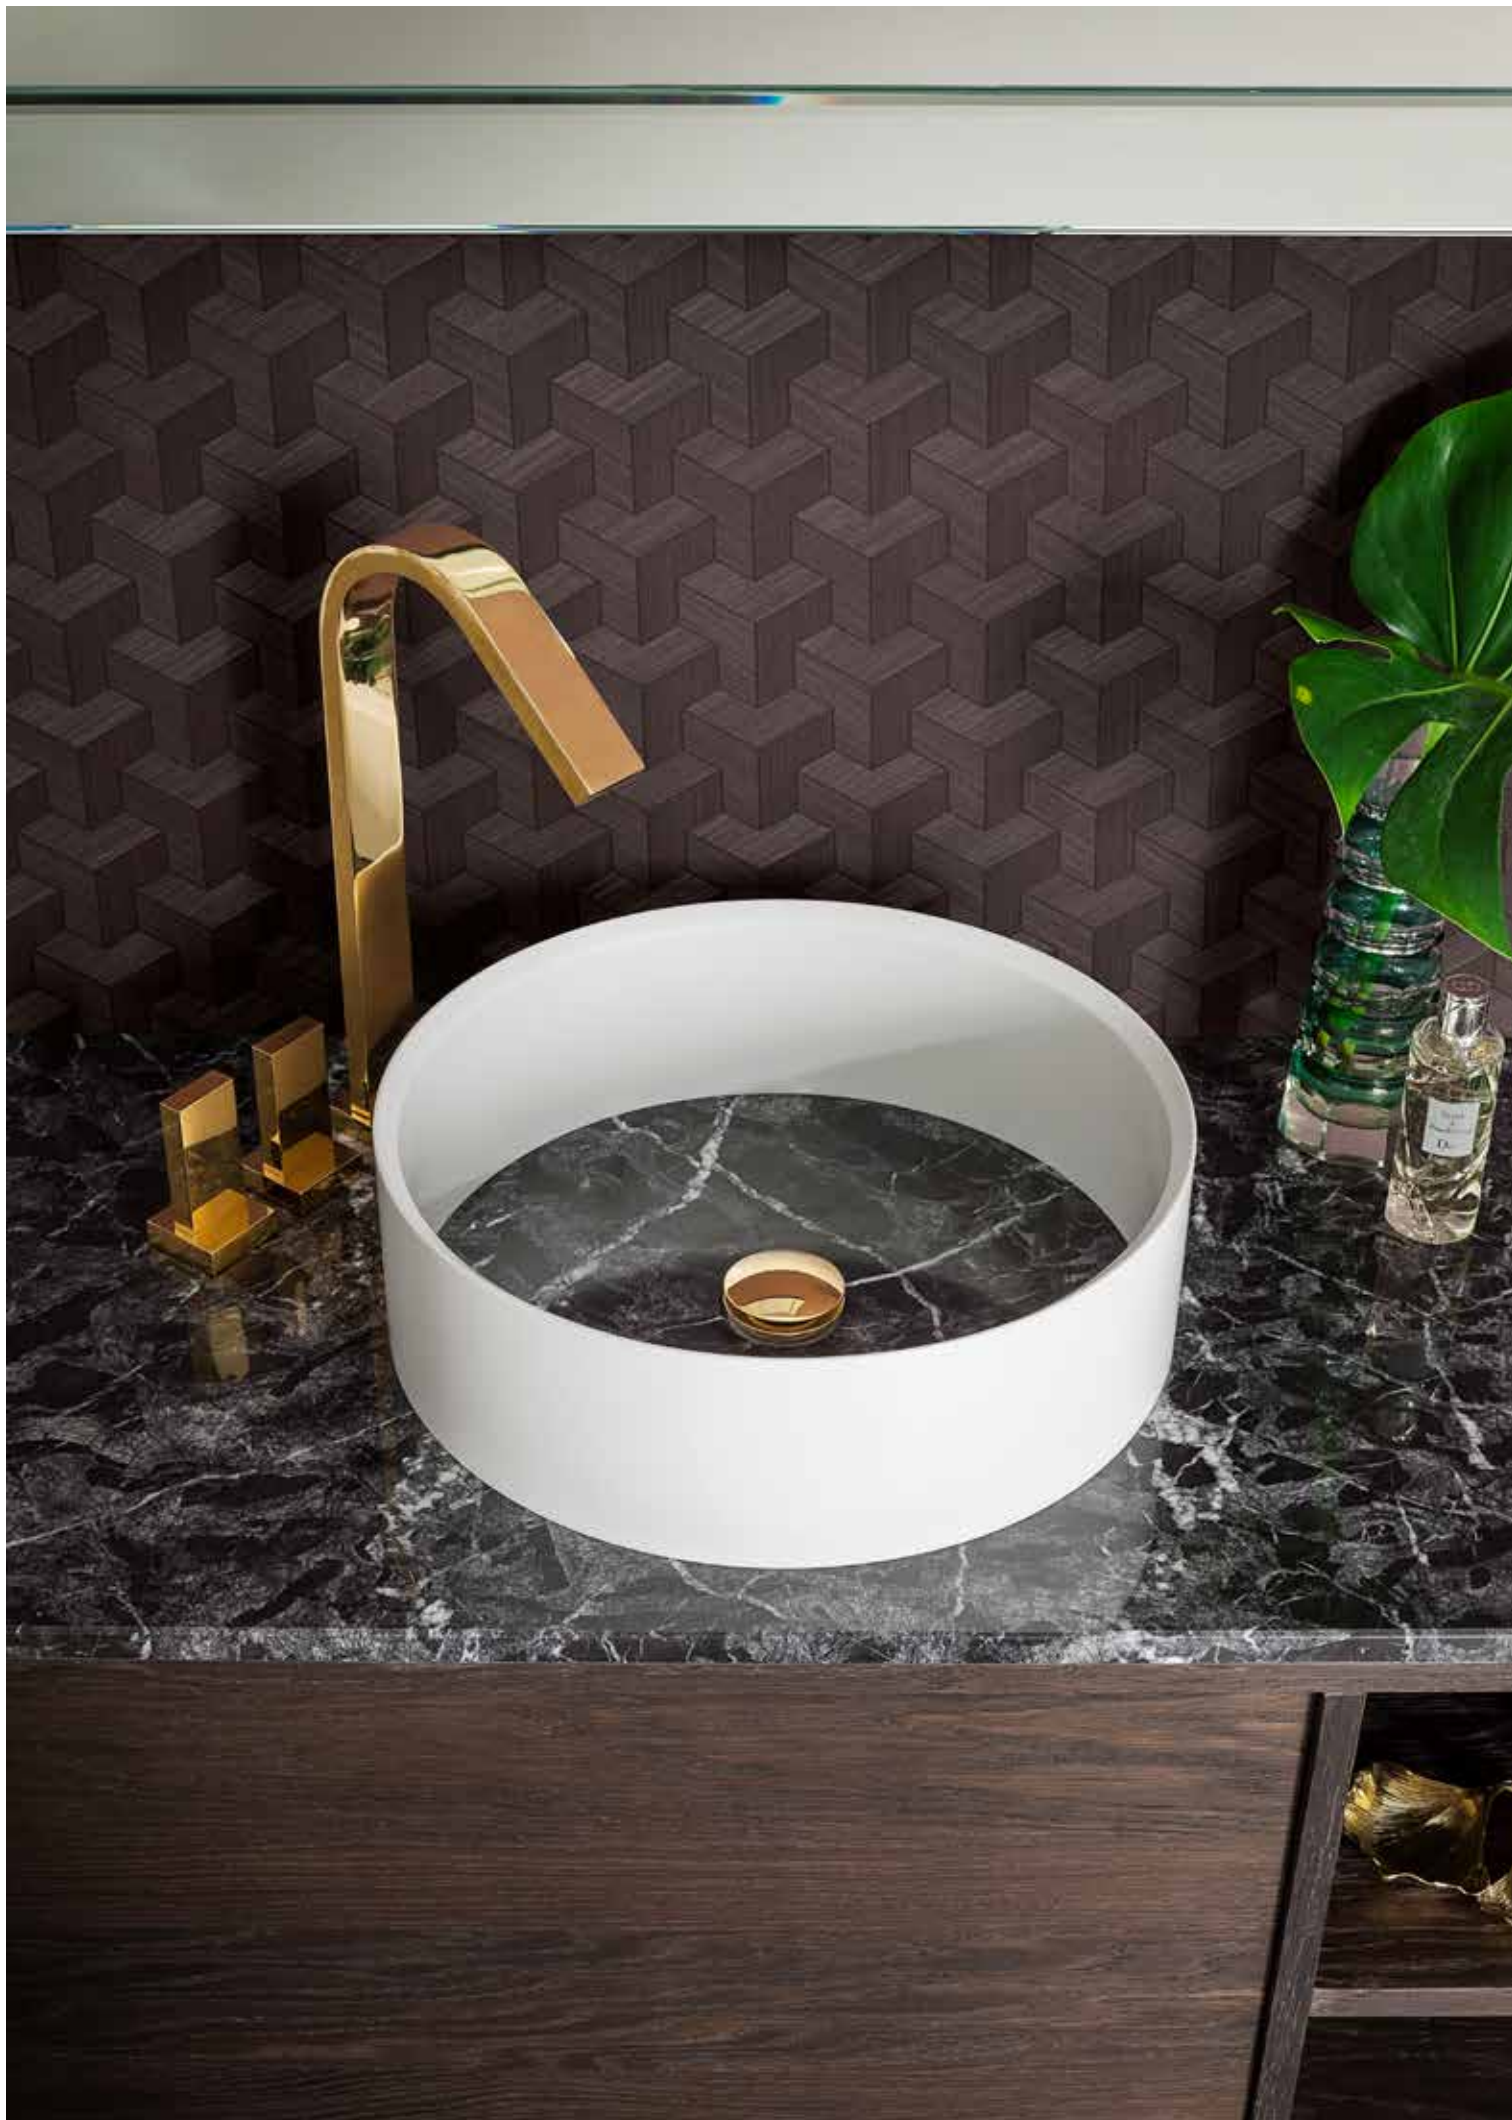

# WOOD VITRINE

*Giorgio*

Bath furniture 180x55 cm  
Two Push-pull Drawers  
Black Marquina Marble Top With Two Basins  
In Solid Surface d. 41cm

90130 GLD  
J.J. Three Holes Wash Basin Mixer  
With Pop-up Waste  
Gold