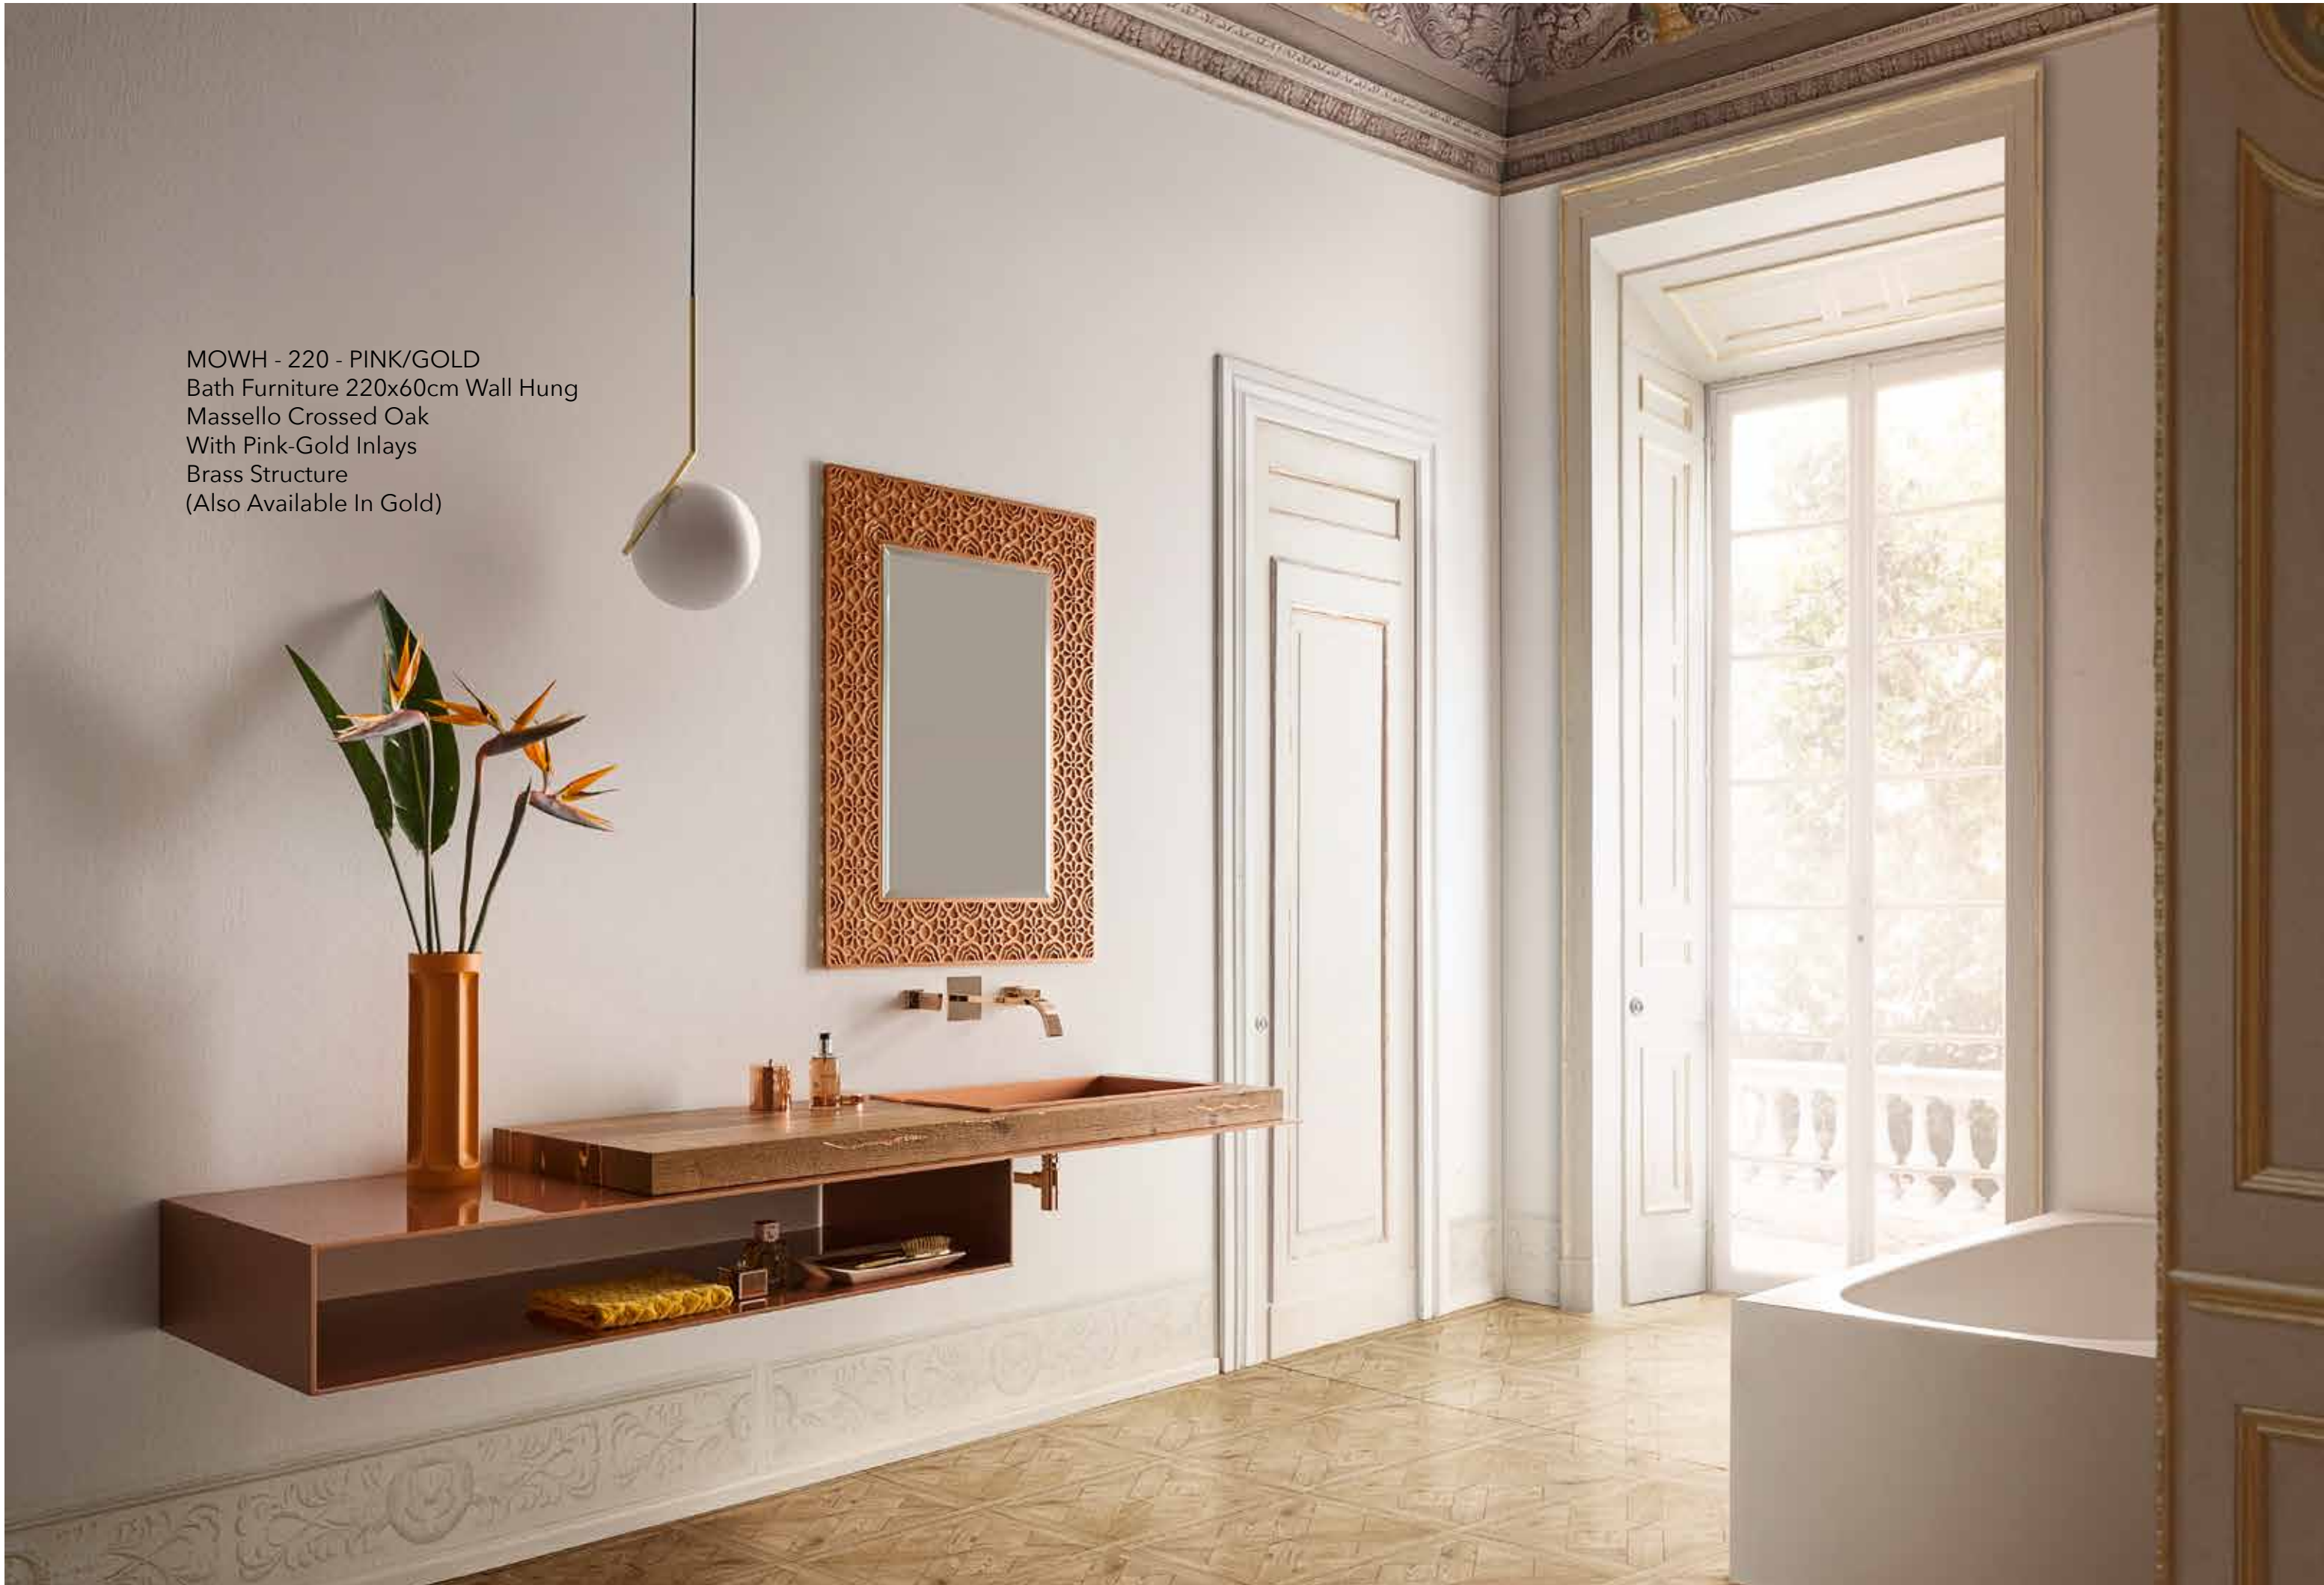

MOMA  
WALL HUNG

---

*Giorgio*

MOWH - 220 - PINK/GOLD  
Bath Furniture 220x60cm Wall Hung  
Massello Crossed Oak  
With Pink-Gold Inlays  
Brass Structure  
(Also Available In Gold)

90140 P.GLD  
J.J. Three Holes Wash Basin Mixer  
Wall Mount  
Pink Gold