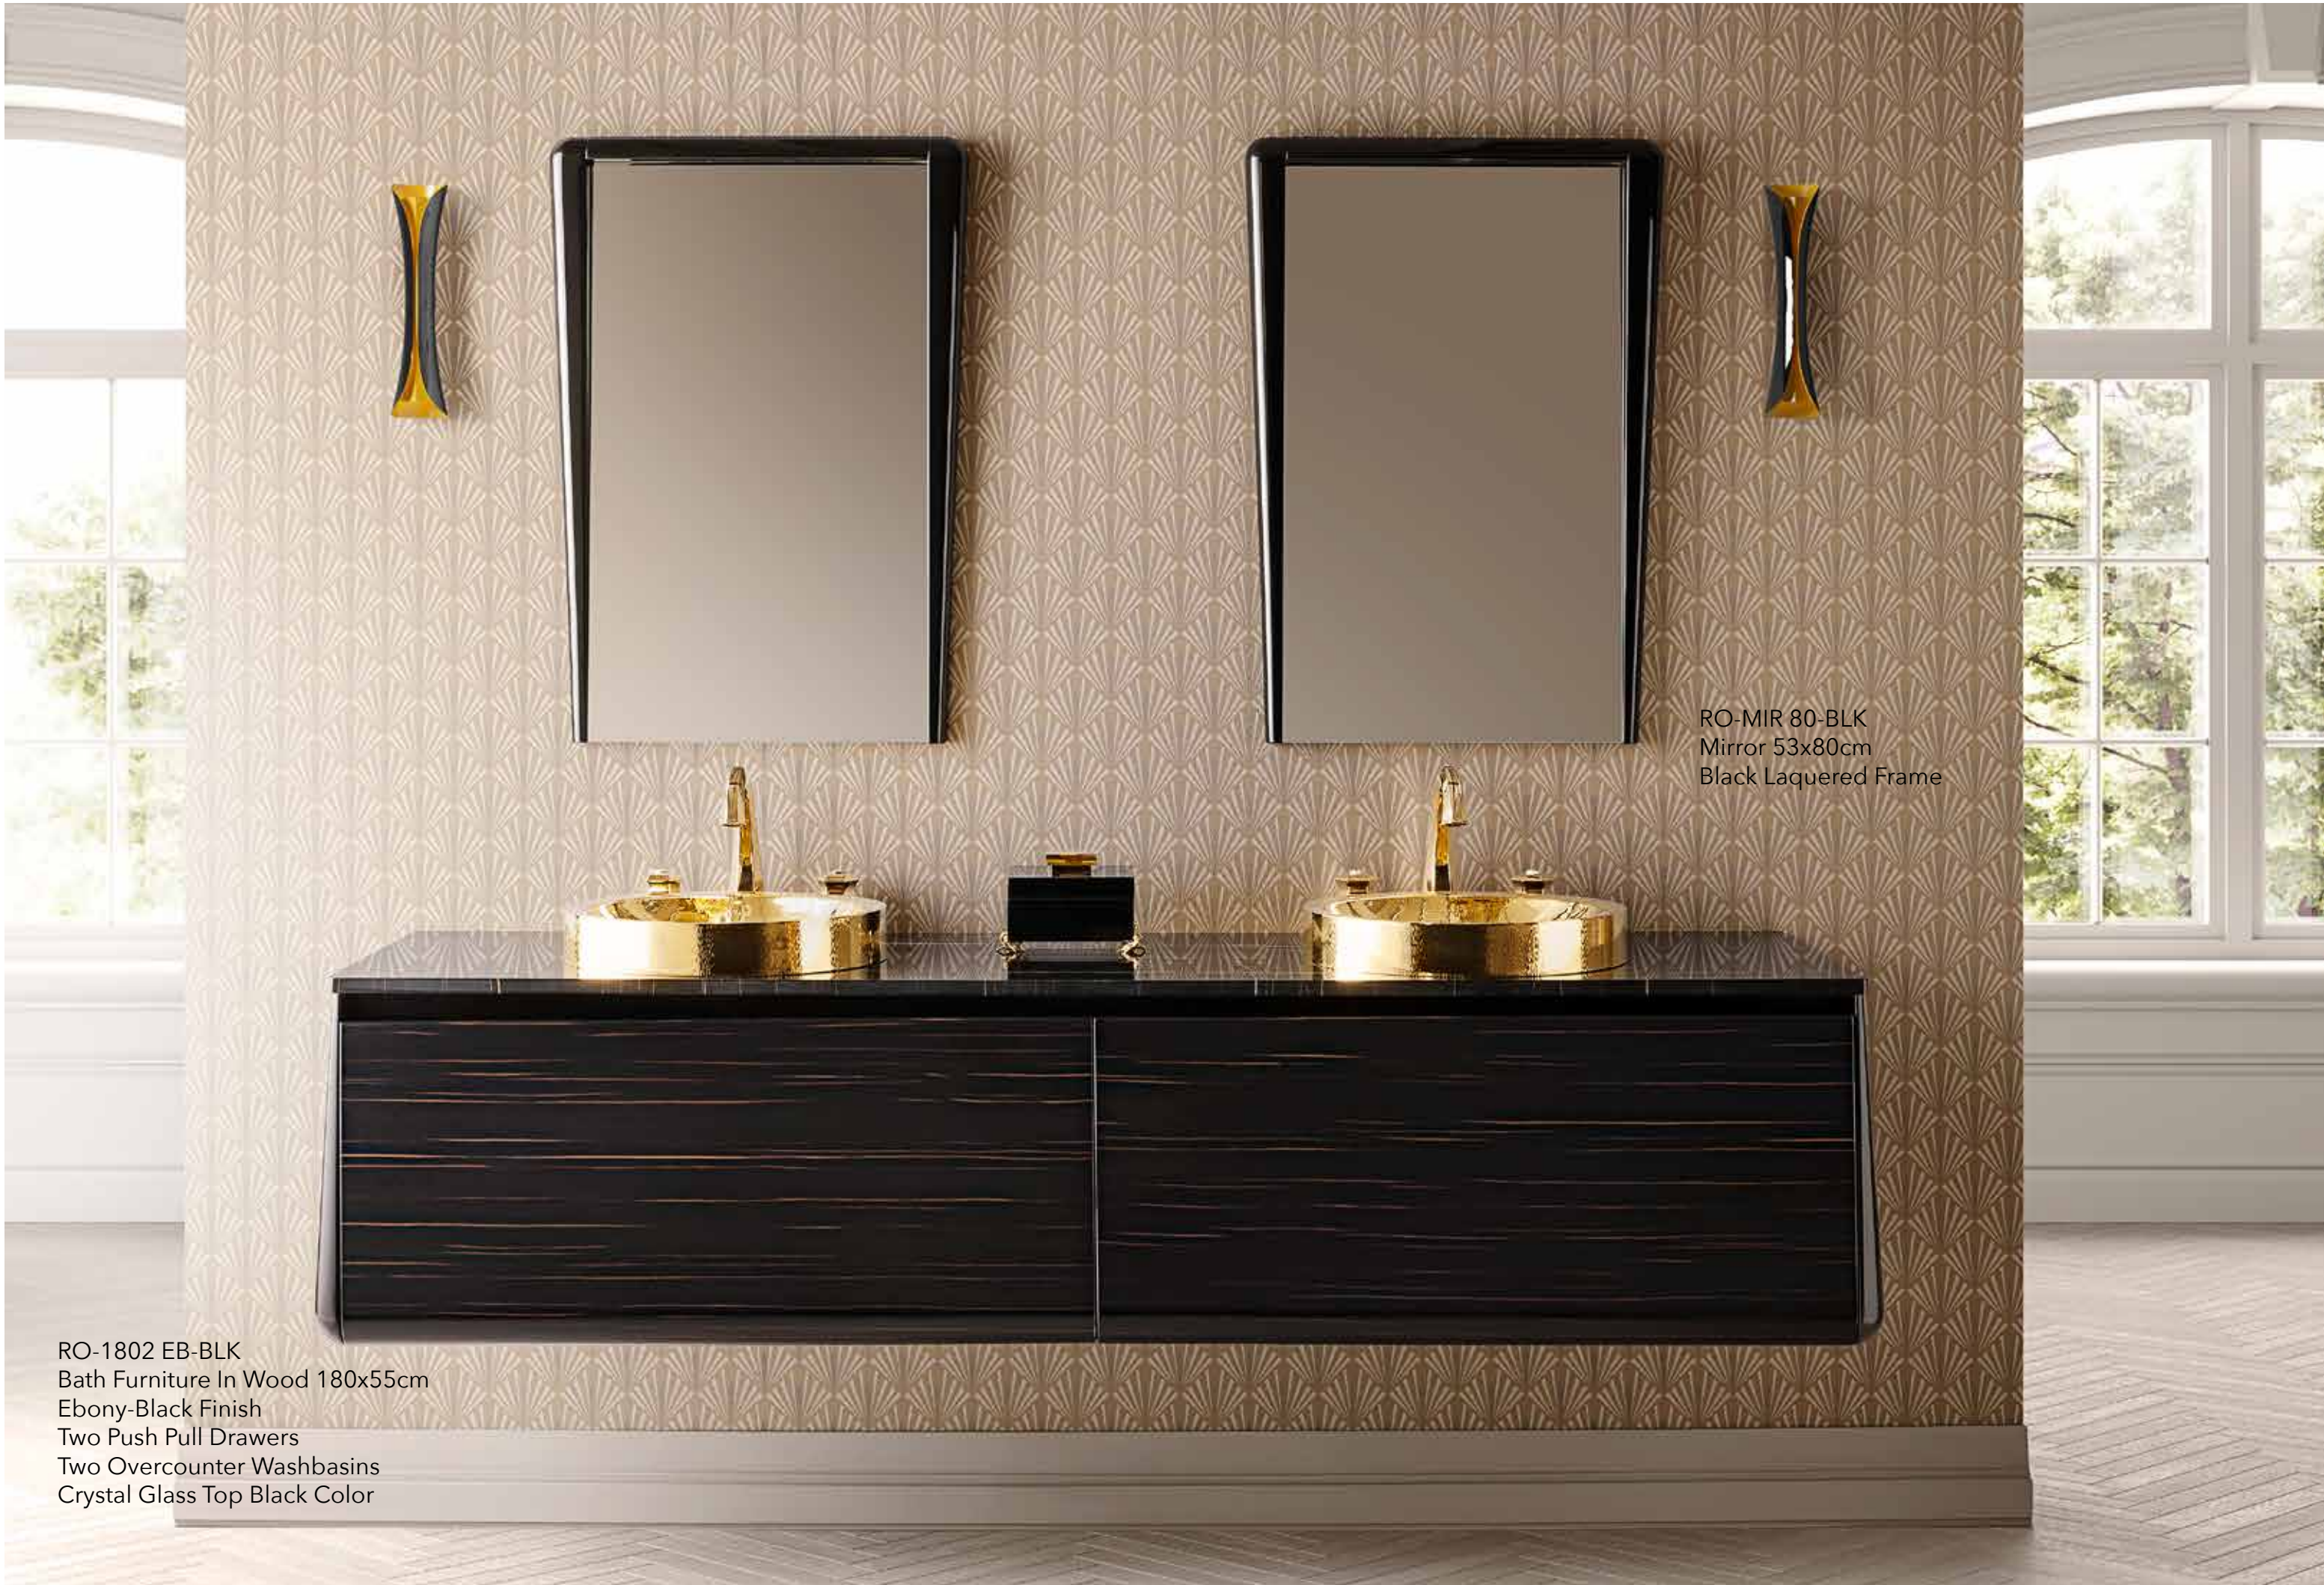

RO-MIR 80-BLK  
Mirror 53x80cm  
Black Laquered Frame

RO-1802 EB-BLK  
Bath Furniture In Wood 180x55cm  
Ebony-Black Finish  
Two Push Pull Drawers  
Two Overcounter Washbasins  
Crystal Glass Top Black Color