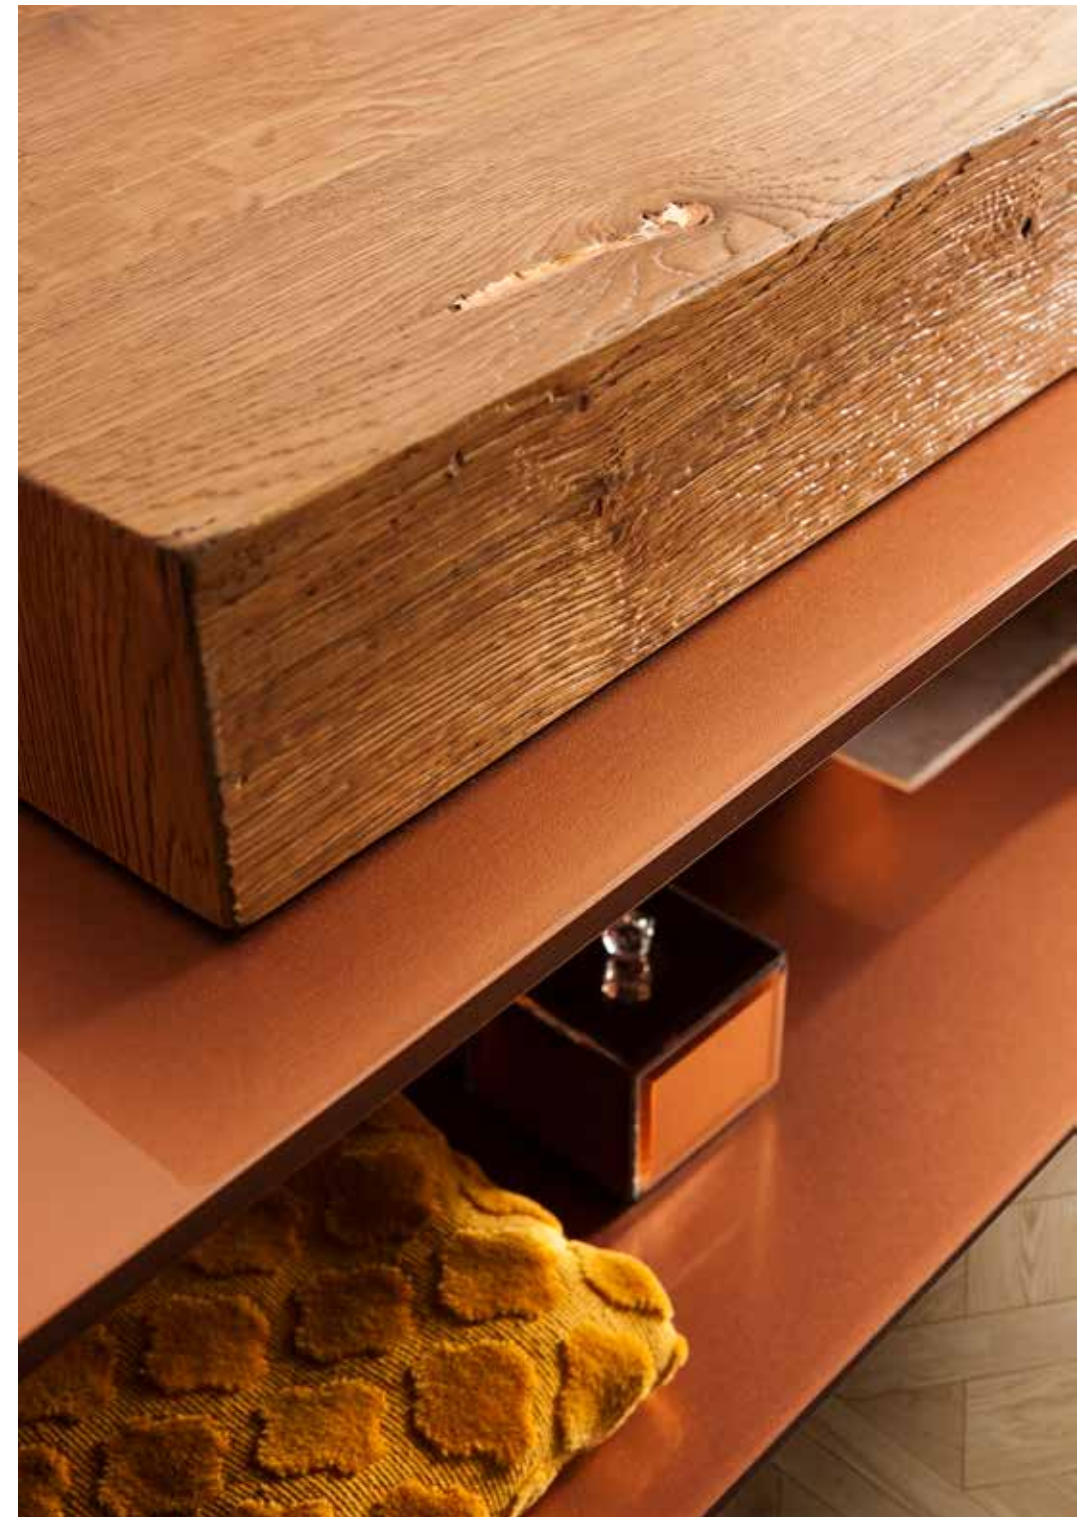

MOMA  
WALL HUNG

---

*Giorgio*

MOWH - 220 - PINK/GOLD  
Bath Furniture 220x60cm Wall Hung  
Massello Crossed Oak  
With Pink-Gold Inlays  
Brass Structure  
(Also Available In Gold)

90140 P.GLD  
J.J. Three Holes Wash Basin Mixer  
Wall Mount  
Pink Gold