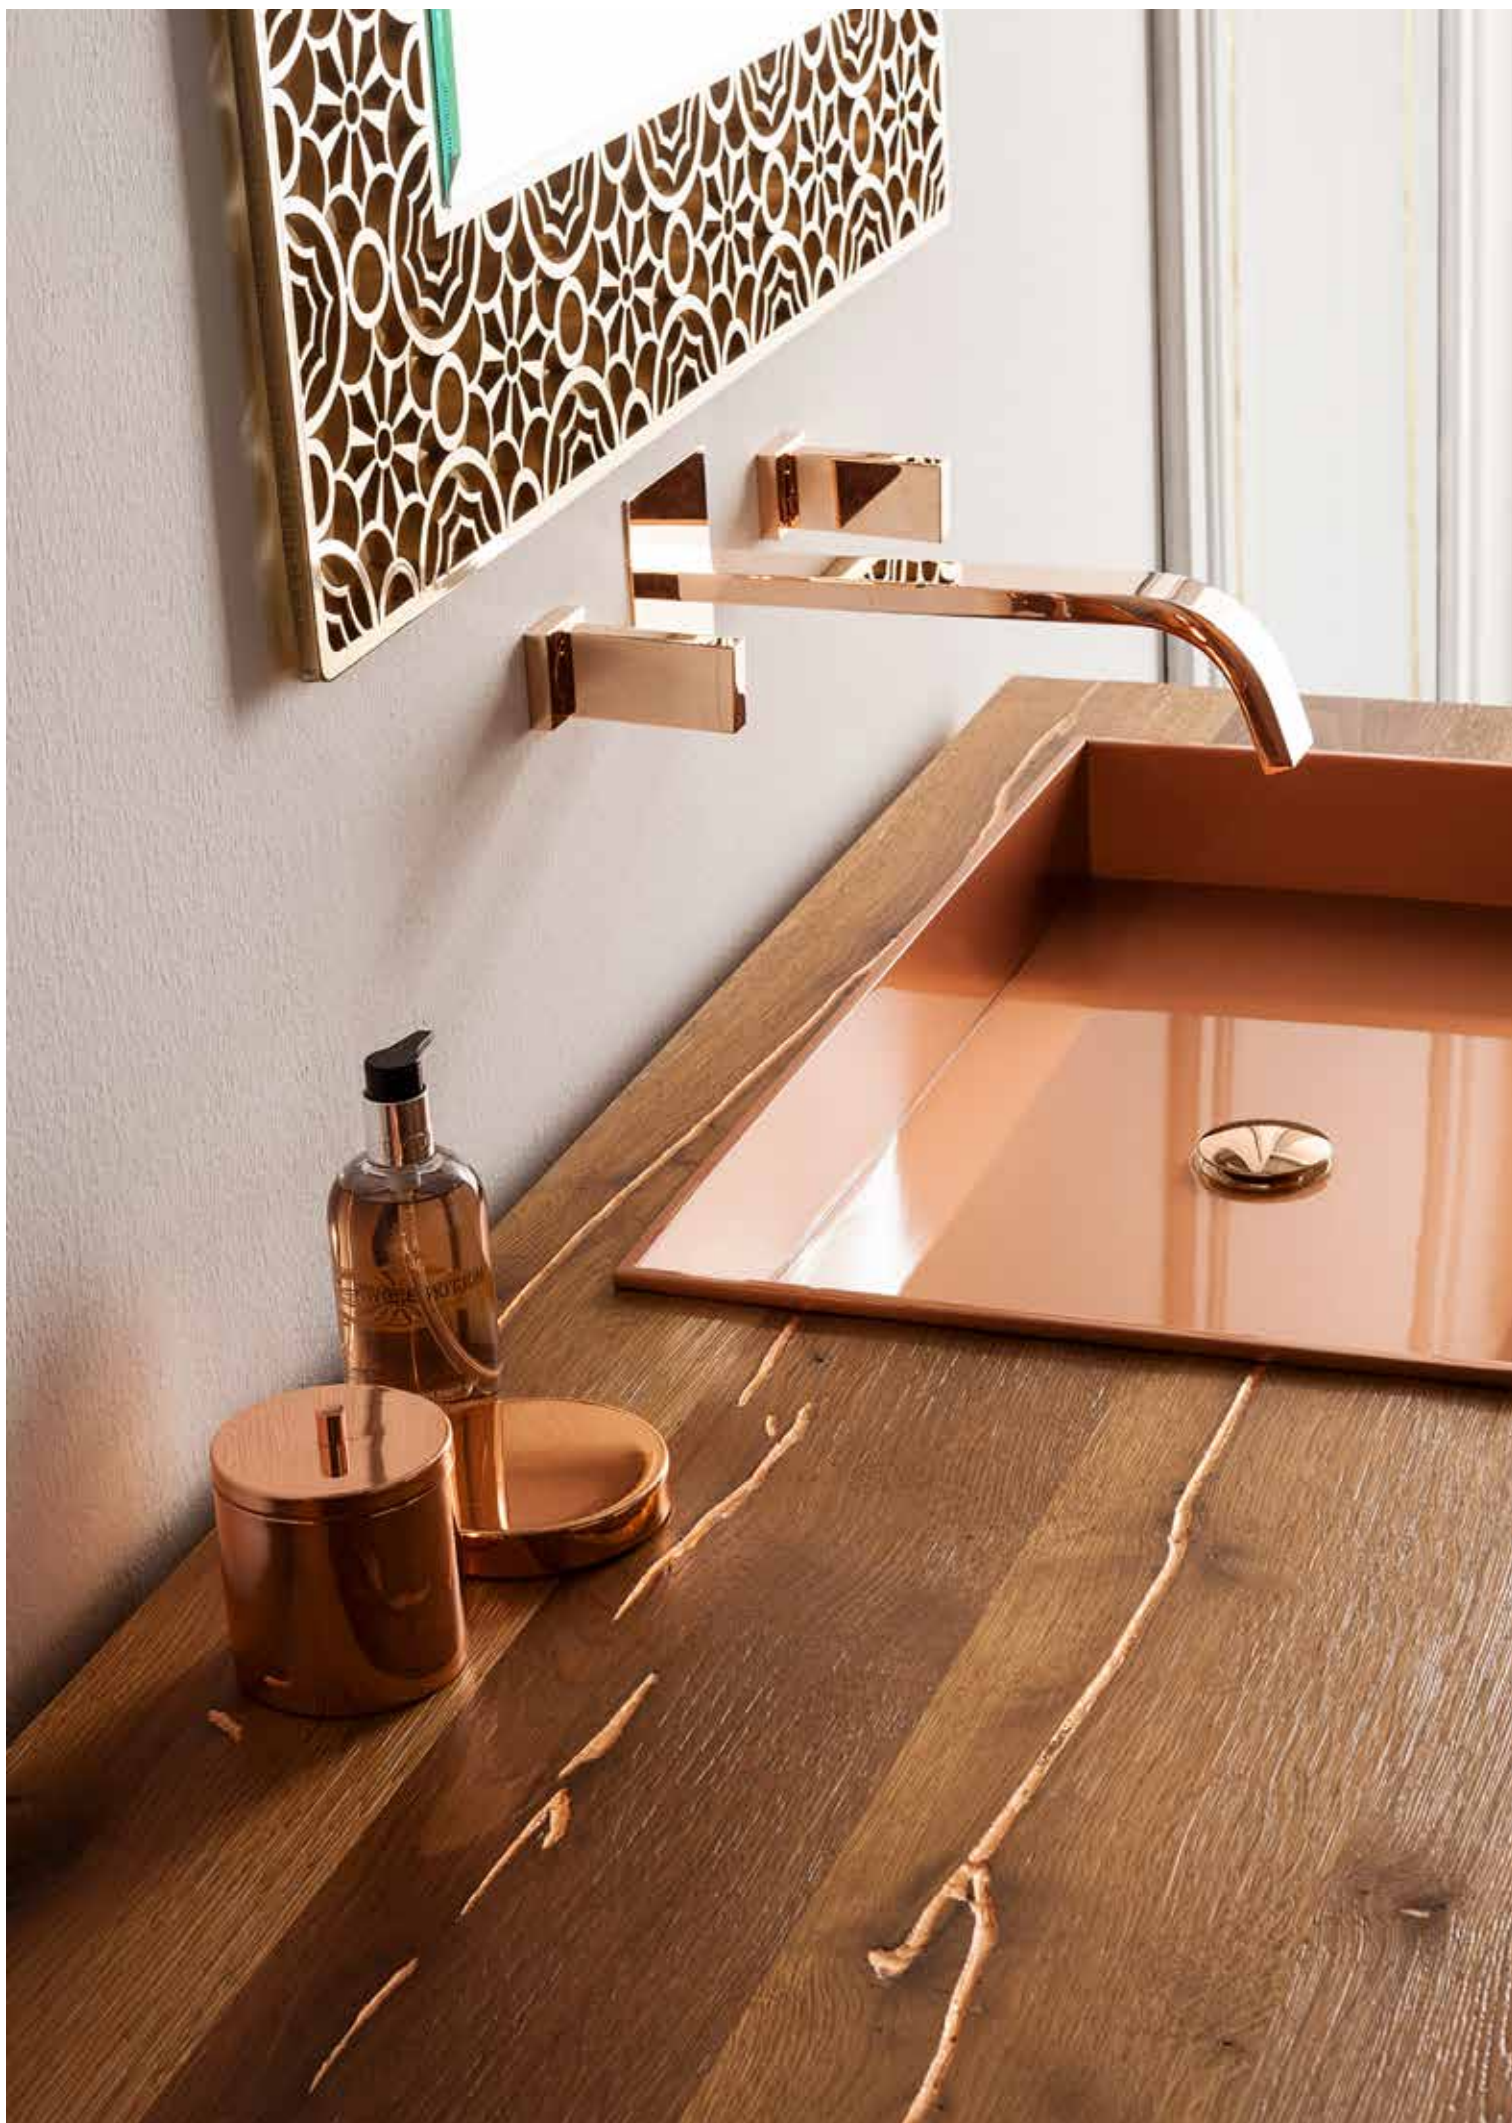

MOMA  
WALL HUNG

---

*Giorgio*

MOWH - 220 - PINK/GOLD  
Bath Furniture 220x60cm Wall Hung  
Massello Crossed Oak  
With Pink-Gold Inlays  
Brass Structure  
(Also Available In Gold)

90140 P.GLD  
J.J. Three Holes Wash Basin Mixer  
Wall Mount  
Pink Gold

# MOMA CLASSIC

*Giorgio*

MOCL170-GLD  
Bath Furniture 171x60cm  
One Push-pull Drawer  
Massello Crossed Oak With Gold Inlays  
Brass legs  
(Also Available In Pink-Gold)

MR 11 OTG  
Rectangular Mirror  
Frame In Gold  
Tiger Eye And Onyx  
70x100cm