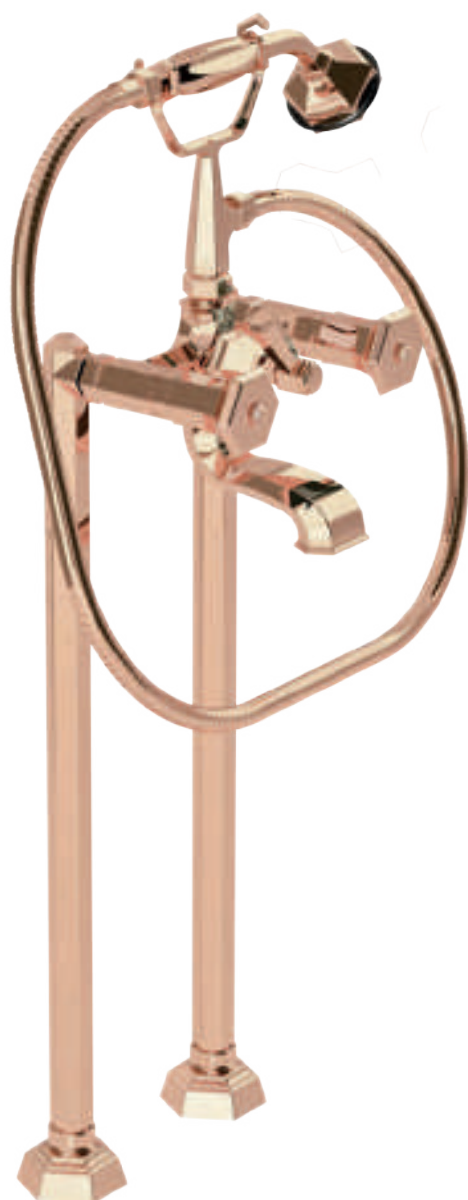

Floor mounted
bathtub mixer with
handshower.
Gold Pink finish

70540 GP