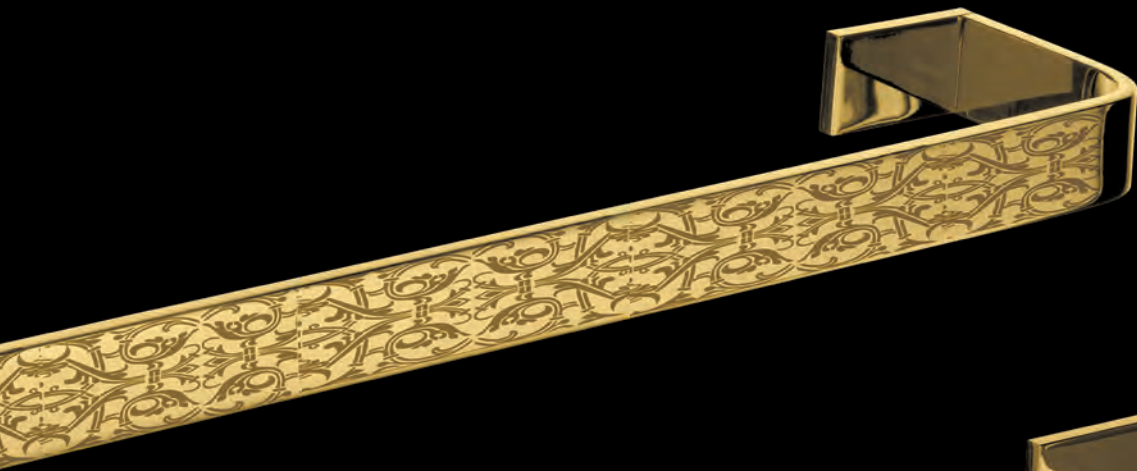

60510 G

Single lever  
wall mounted  
bathtub mixer with  
handshower.  
Gold finish  
handle Damasco

60500 G

*Giorgio*  
Milano  
1981

Standing  
Soap Holder

316011 SG

Wall Mount Soap  
Holder

316011 G