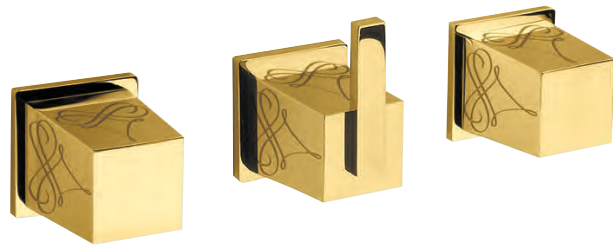

Gold / Laser decor

Built-in bathtub
mixer with spout and
shower head.
Gold finish
handles Shan

40510 G

Giorgio
Milano
1981