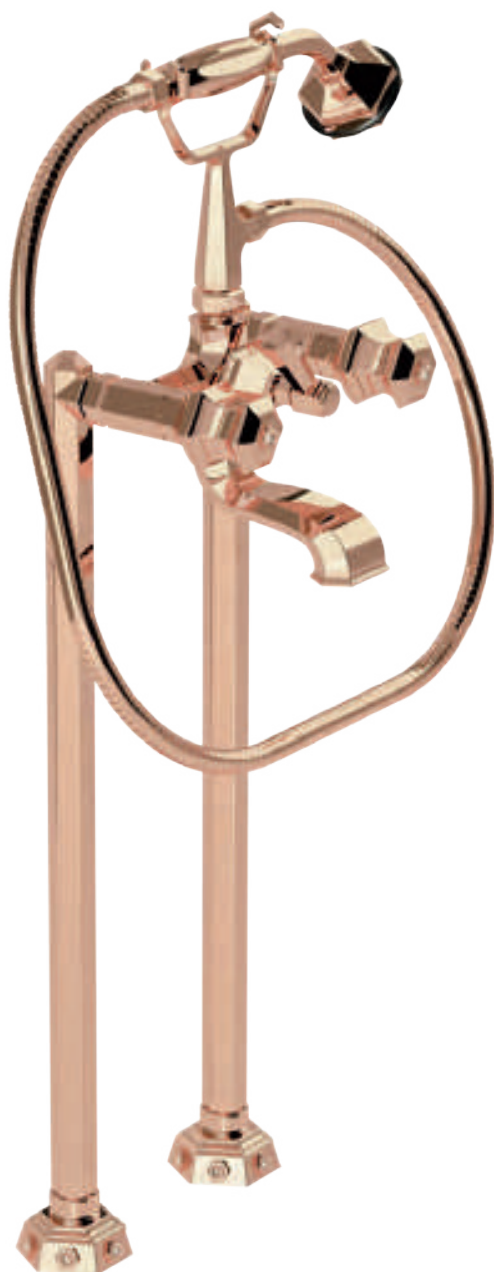

Floor mounted
bathtub mixer with
handshower.
Gold Pink finish

80540 GP