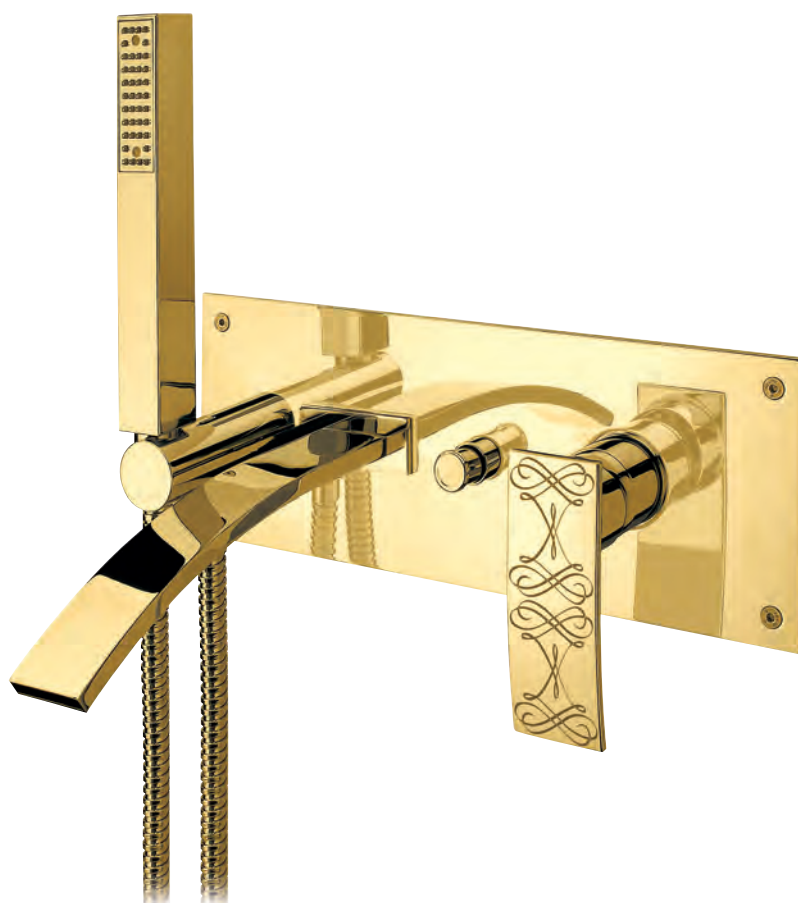

60110 G

Shan

Damasco

Shiraz

*Giorgio*  
Milano  
1981

Wall mounted basin  
mixer no waste.  
Gold finish  
handle Shan

60110 W G

Concealed single-  
lever bath and shower  
mixer with shower kit  
handshower.  
Gold finish  
handle Shan