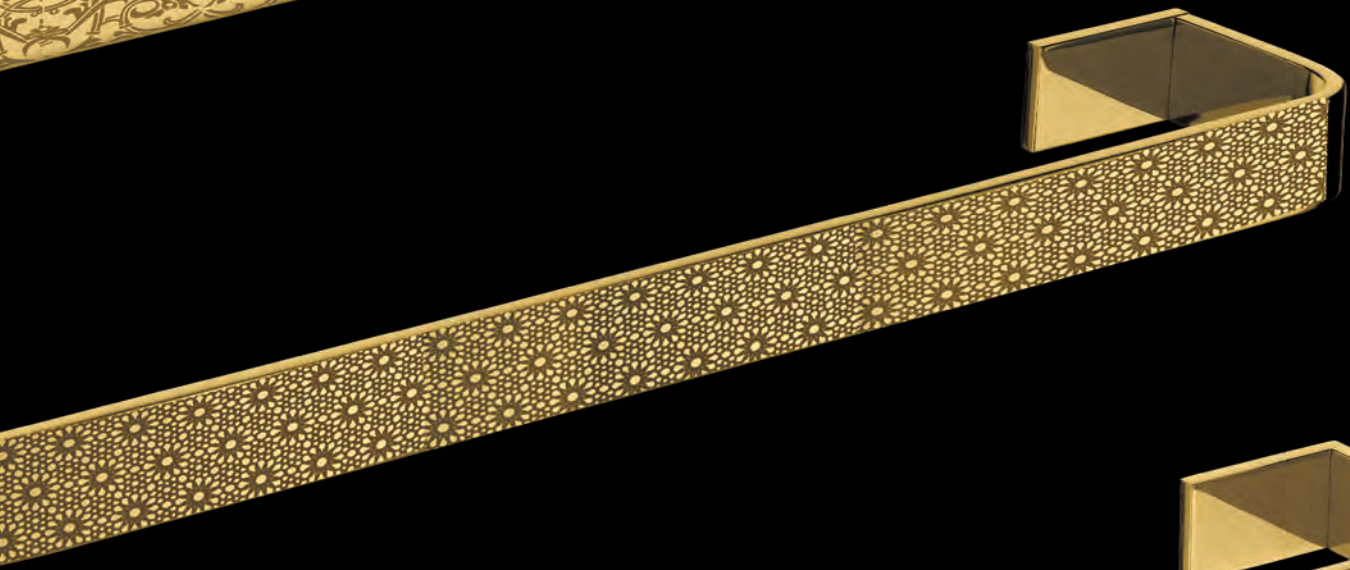

60510 G

Single lever  
wall mounted  
bathtub mixer with  
handshower.  
Gold finish  
handle Damasco

60500 G

*Giorgio*  
Milano  
1981

Standing  
Soap Holder

316011 SG

Wall Mount Soap  
Holder

316011 G