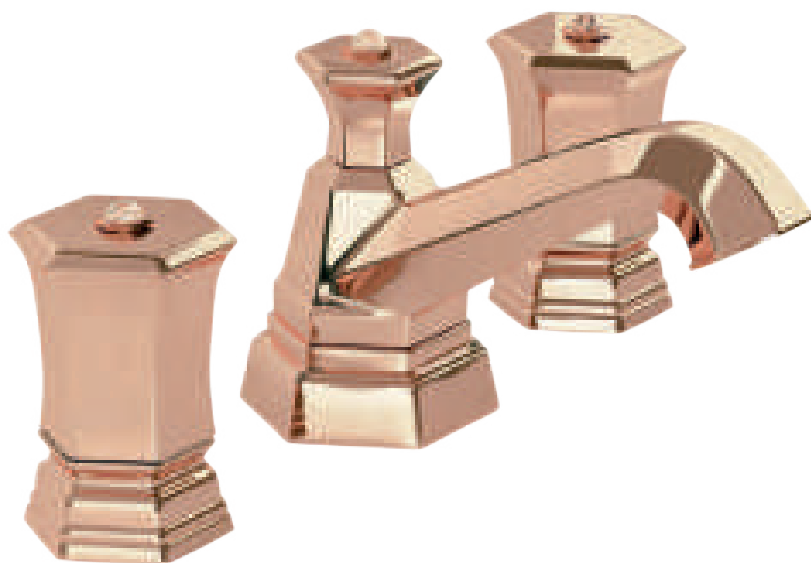

Three holes wash basin mixer with pop-up waste. Gold Pink finish

70140 GP