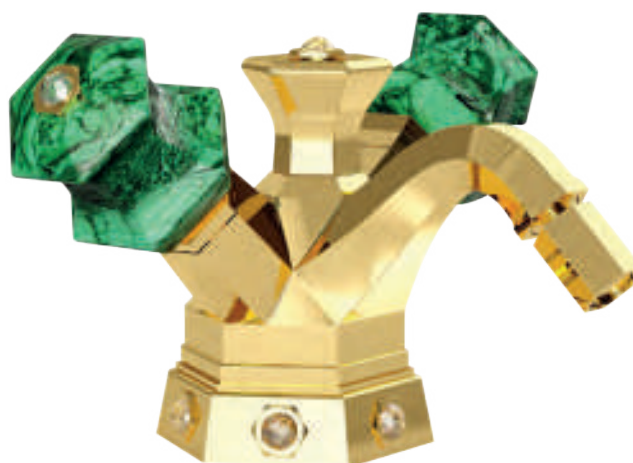

Single hole bidet mixer with pop-up waste.
Gold finish
Malachite handles

80210 GM