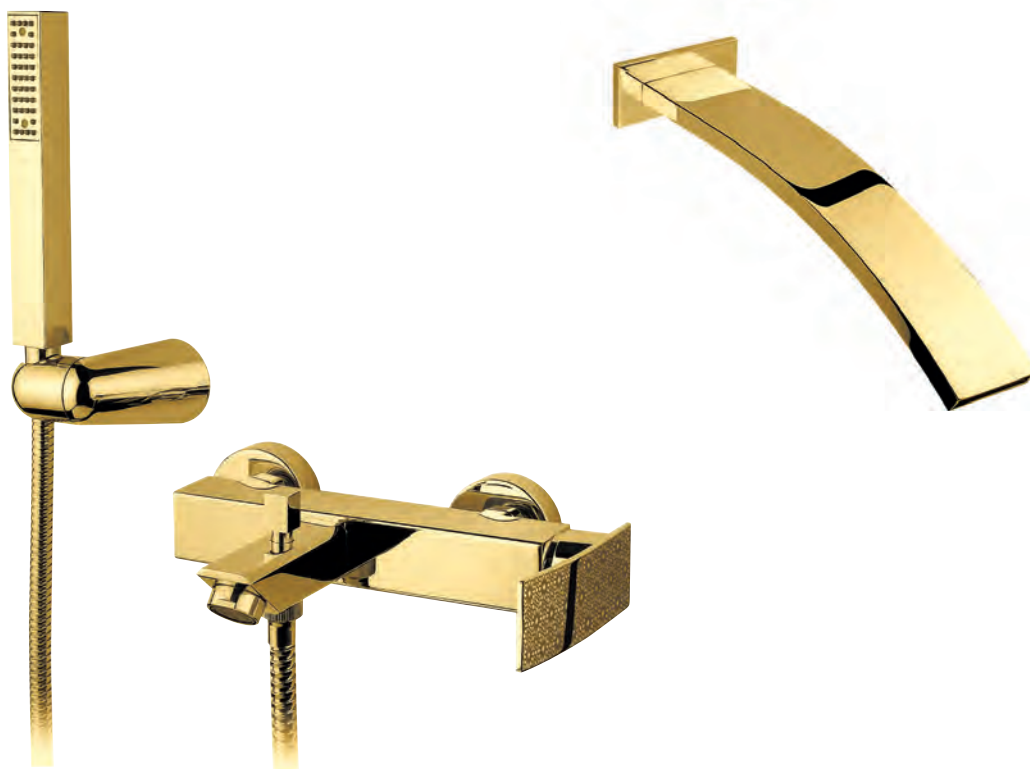

## D.J. Gold

Single lever Deck  
mounted bathtub  
mixer with spout and  
pull-out hanshower.  
Gold finish  
handle Shiraz

60530 G

Single lever built-in  
bath shower mixer  
with diverter, spout  
and shower head.  
Gold Finish  
handle Damasco

60510 G

Single lever  
wall mounted  
bathtub mixer with  
handshower.  
Gold finish  
handle Damasco

60500 G

*Giorgio*  
Milano  
1981

Standing  
Soap Holder

316011 SG

Wall Mount Soap  
Holder

316011 G