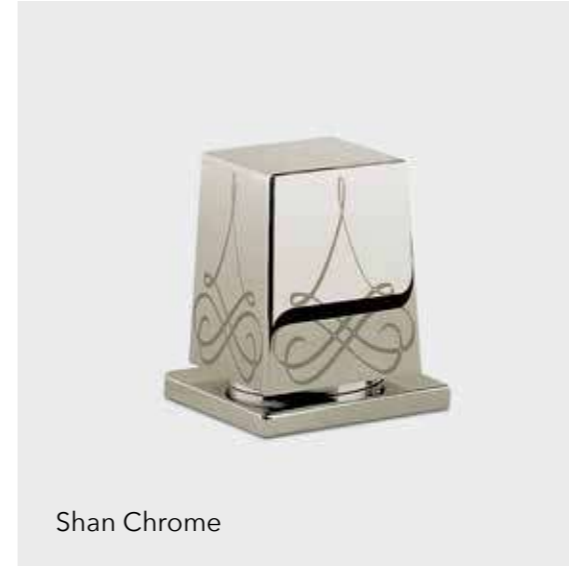

40510 GLD
B.B. Built-in Bathtub Mixer w/spout and
shower Head
Gold finish
Shan décor on handles

Shan Gold

Shiraz Gold

Shan Chrome

Shiraz Chrome

Damasco Gold

Damasco Chrome

DJ

Giorgio

D.J. Concealed single lever Bath-shower
Mixer w/handshower
Gold finish
Shiraz décor on handles

Shan Gold

Shiraz Gold

Shan Chrome

Shiraz Chrome

Damasco Gold

Damasco Chrome