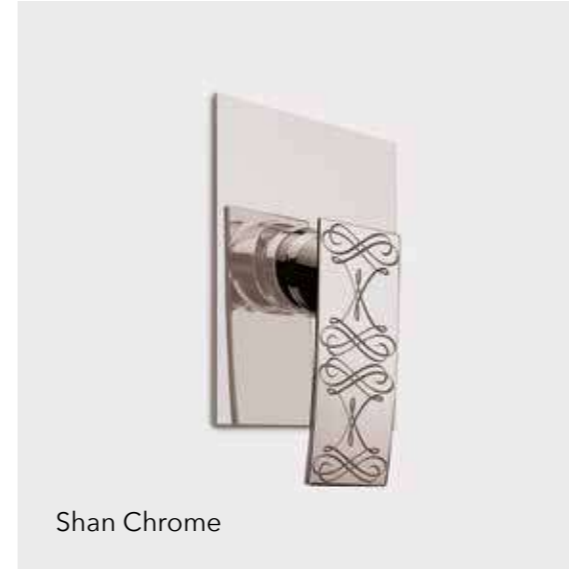

40510 GLD
B.B. Built-in Bathtub Mixer w/spout and
shower Head
Gold finish
Shan décor on handles

Shan Gold

Shiraz Gold

Shan Chrome

Shiraz Chrome

Damasco Gold

Damasco Chrome

DJ

Giorgio

D.J. Concealed single lever Bath-shower
Mixer w/handshower
Gold finish
Shiraz décor on handles

Shan Gold

Shiraz Gold

Shan Chrome

Shiraz Chrome

Damasco Gold

Damasco Chrome

Traditional

Giorgio

50500 CHR
TRADITIONAL
Wall mounted Bathtub Mixer
with hand-shower
with Swarovski elements
Chrome finish

50130 CHR
TRADITIONAL 3 hole wash-basin Mixer
with Swarovski elements
Chrome finish