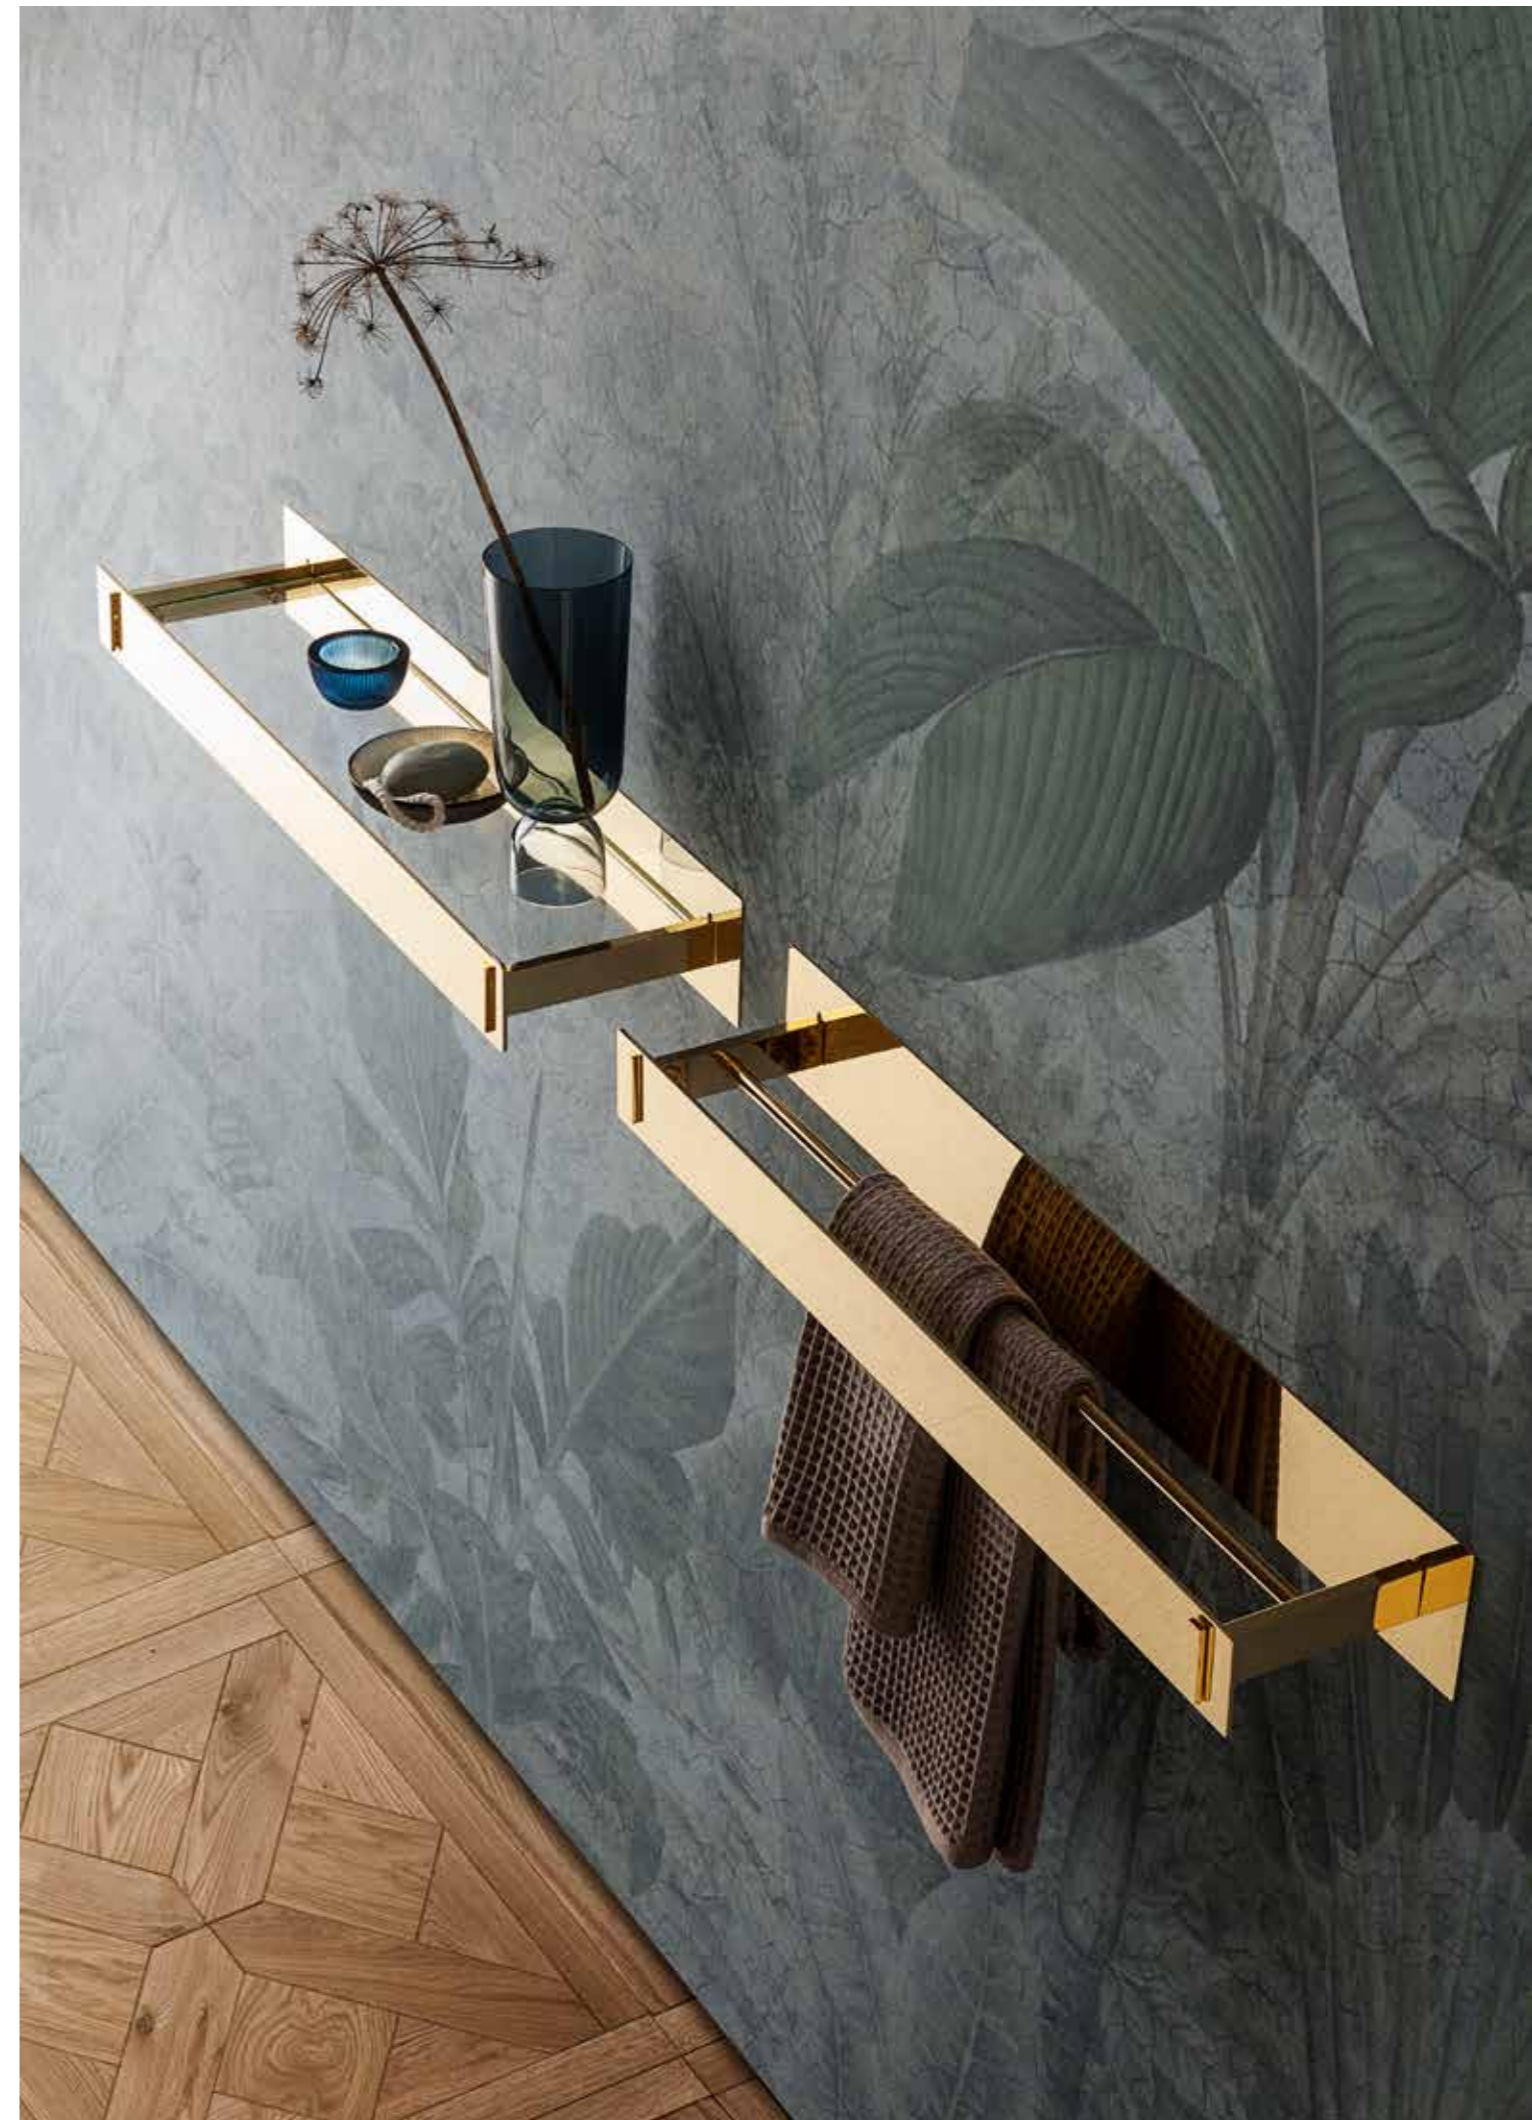

Traditional

Giorgio

50500 CHR
TRADITIONAL
Wall mounted Bathtub Mixer
with hand-shower
with Swarovski elements
Chrome finish

50130 CHR
TRADITIONAL 3 hole wash-basin Mixer
with Swarovski elements
Chrome finish

Gold

Chrome

Royal - Fiocco - Cubo: Accessories

Giorgio

3111020 GLD
CUBO Bathtub Towel rack
Gold finish

310020 GLD
MASTERPIECE Shelf
Gold finish

310013 GLD
MASTERPIECE Towel holder
Gold finish

3114011 GLD
FIOCCO Soap holder
Gold finish

3114019 GLD
FIOCCO Dispenser holder
Gold finish

319010 GLD
J.J. Double hook
Gold finish

319014 GLD
J.J. Shelf
Gold finish

Photos of present Catalogue are indicative.
Specification of sets may vary without notice.