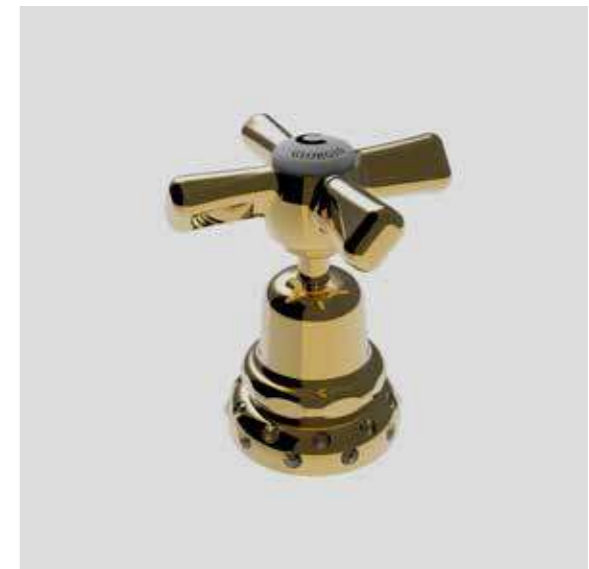

Traditional

Giorgio

50500 CHR
TRADITIONAL
Wall mounted Bathtub Mixer
with hand-shower
with Swarovski elements
Chrome finish

50130 CHR
TRADITIONAL 3 hole wash-basin Mixer
with Swarovski elements
Chrome finish

Gold

Chrome

Royal - Fiocco - Cubo: Accessories

Giorgio

3111020 GLD
CUBO Bathtub Towel rack
Gold finish

310020 GLD
MASTERPIECE Shelf
Gold finish

310013 GLD
MASTERPIECE Towel holder
Gold finish

3114011 GLD
FIOCCO Soap holder
Gold finish