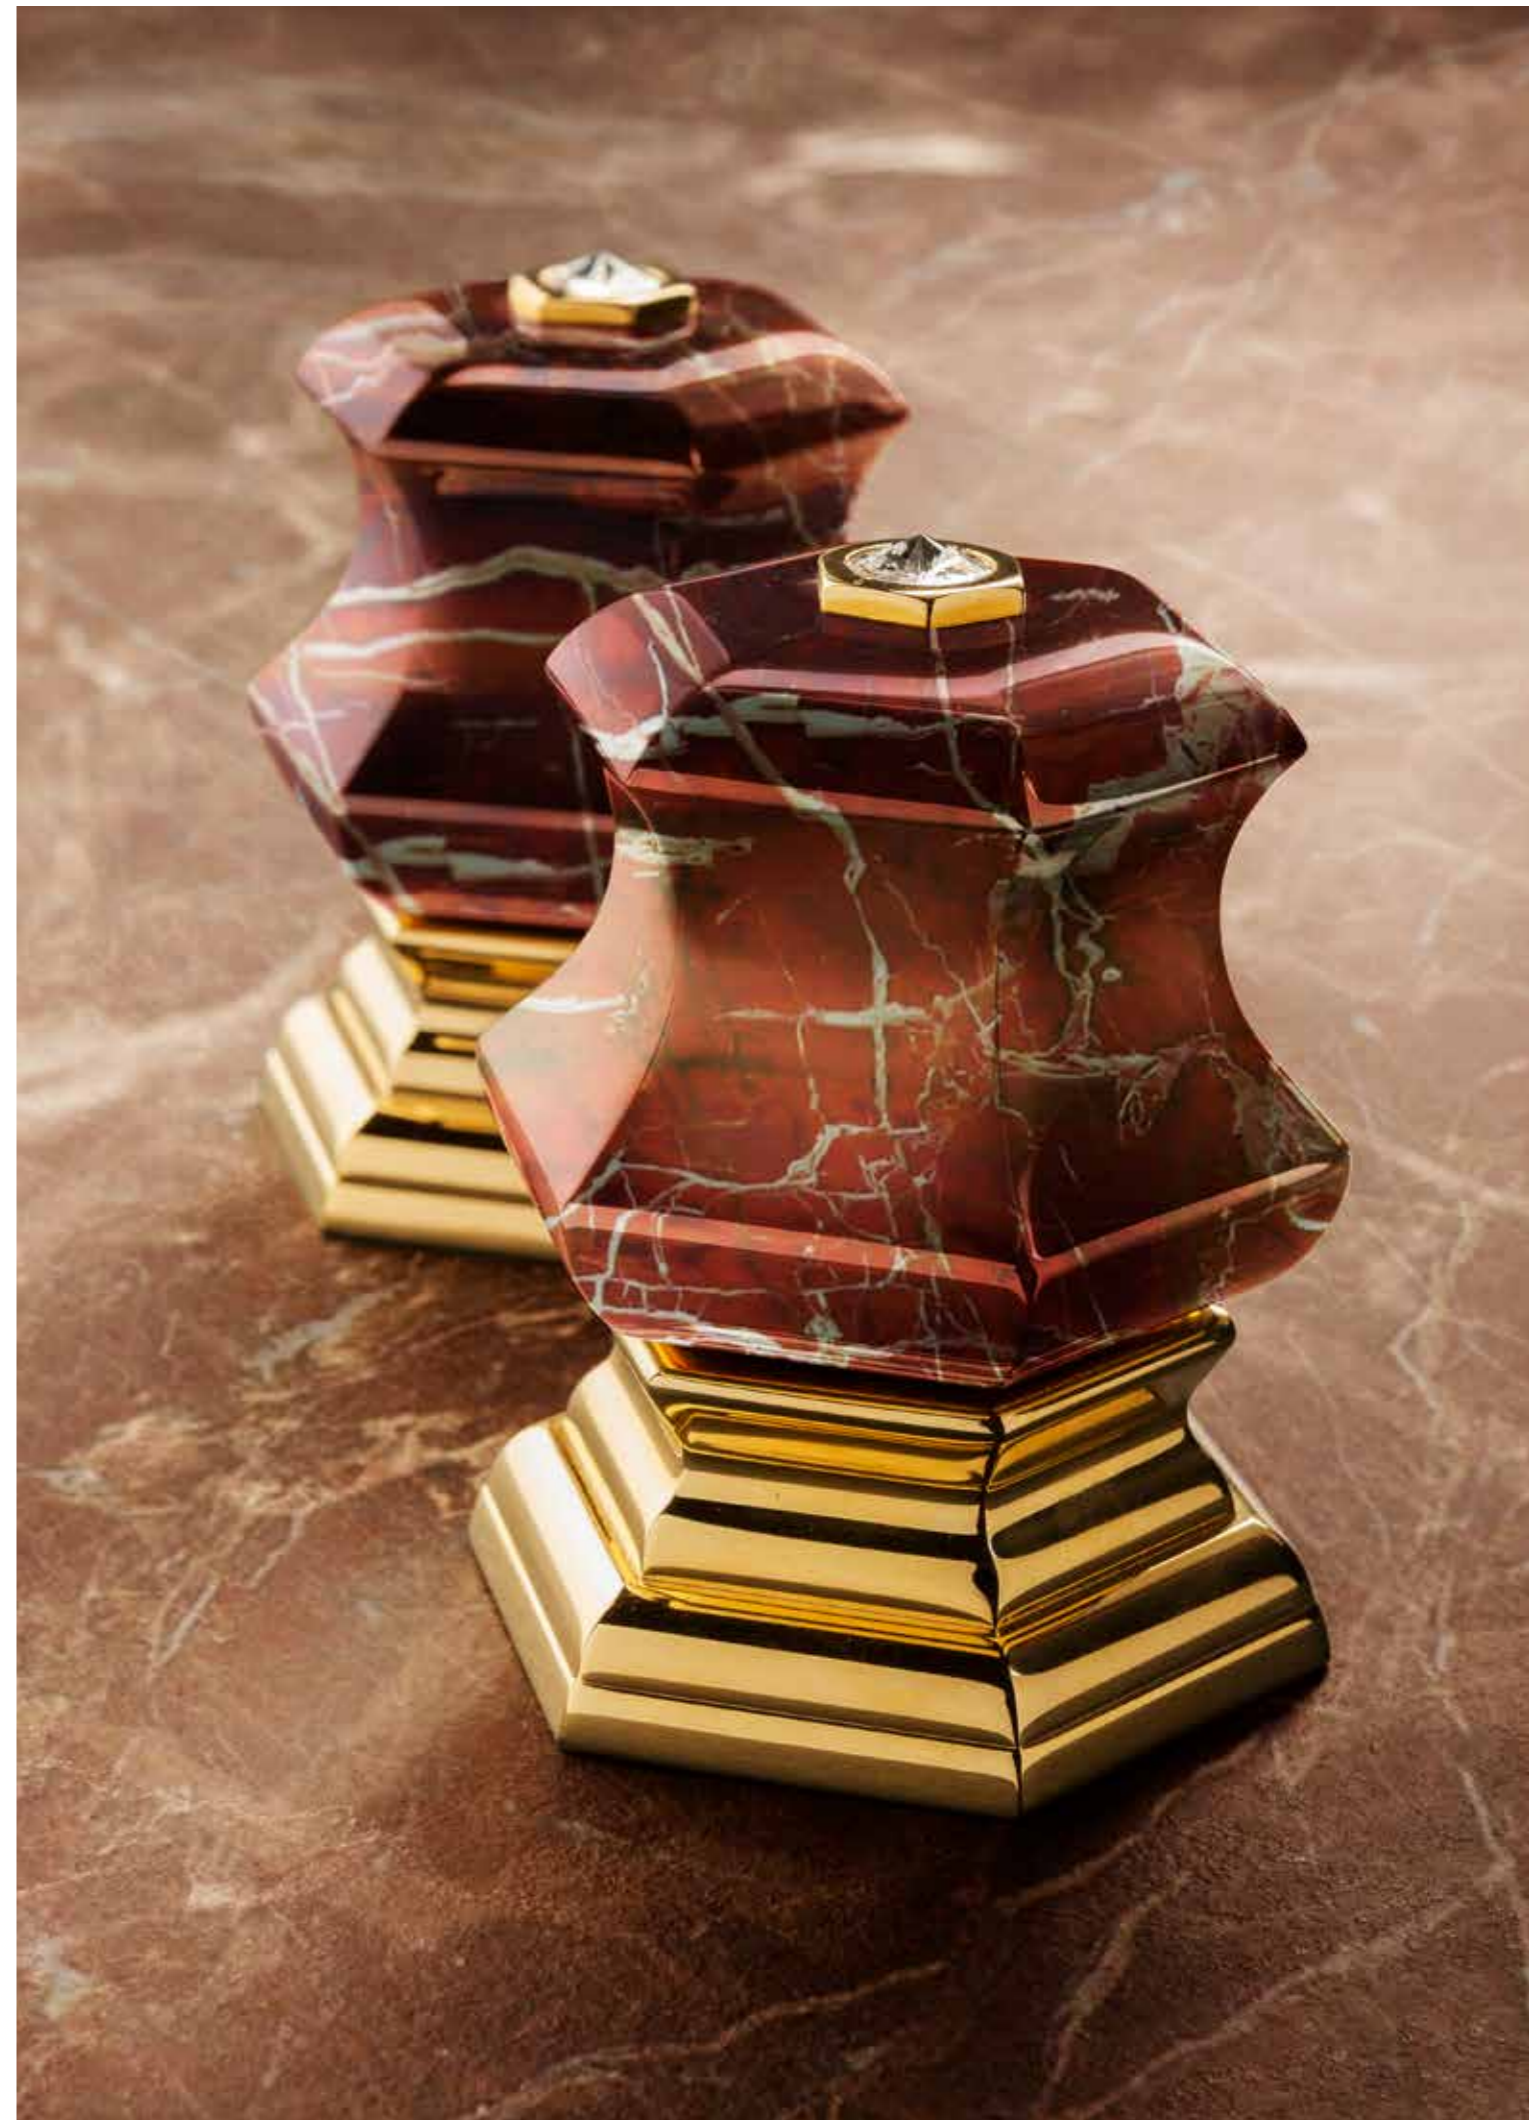

Giorgio

80130 GLD
LEI 3 hole wash-basin Mixer
Gold finish

LEI handles Gold finish
semi-precious stone Red Jasper

Gold

Pink Gold

Malachite

Red Jasper

Platinum