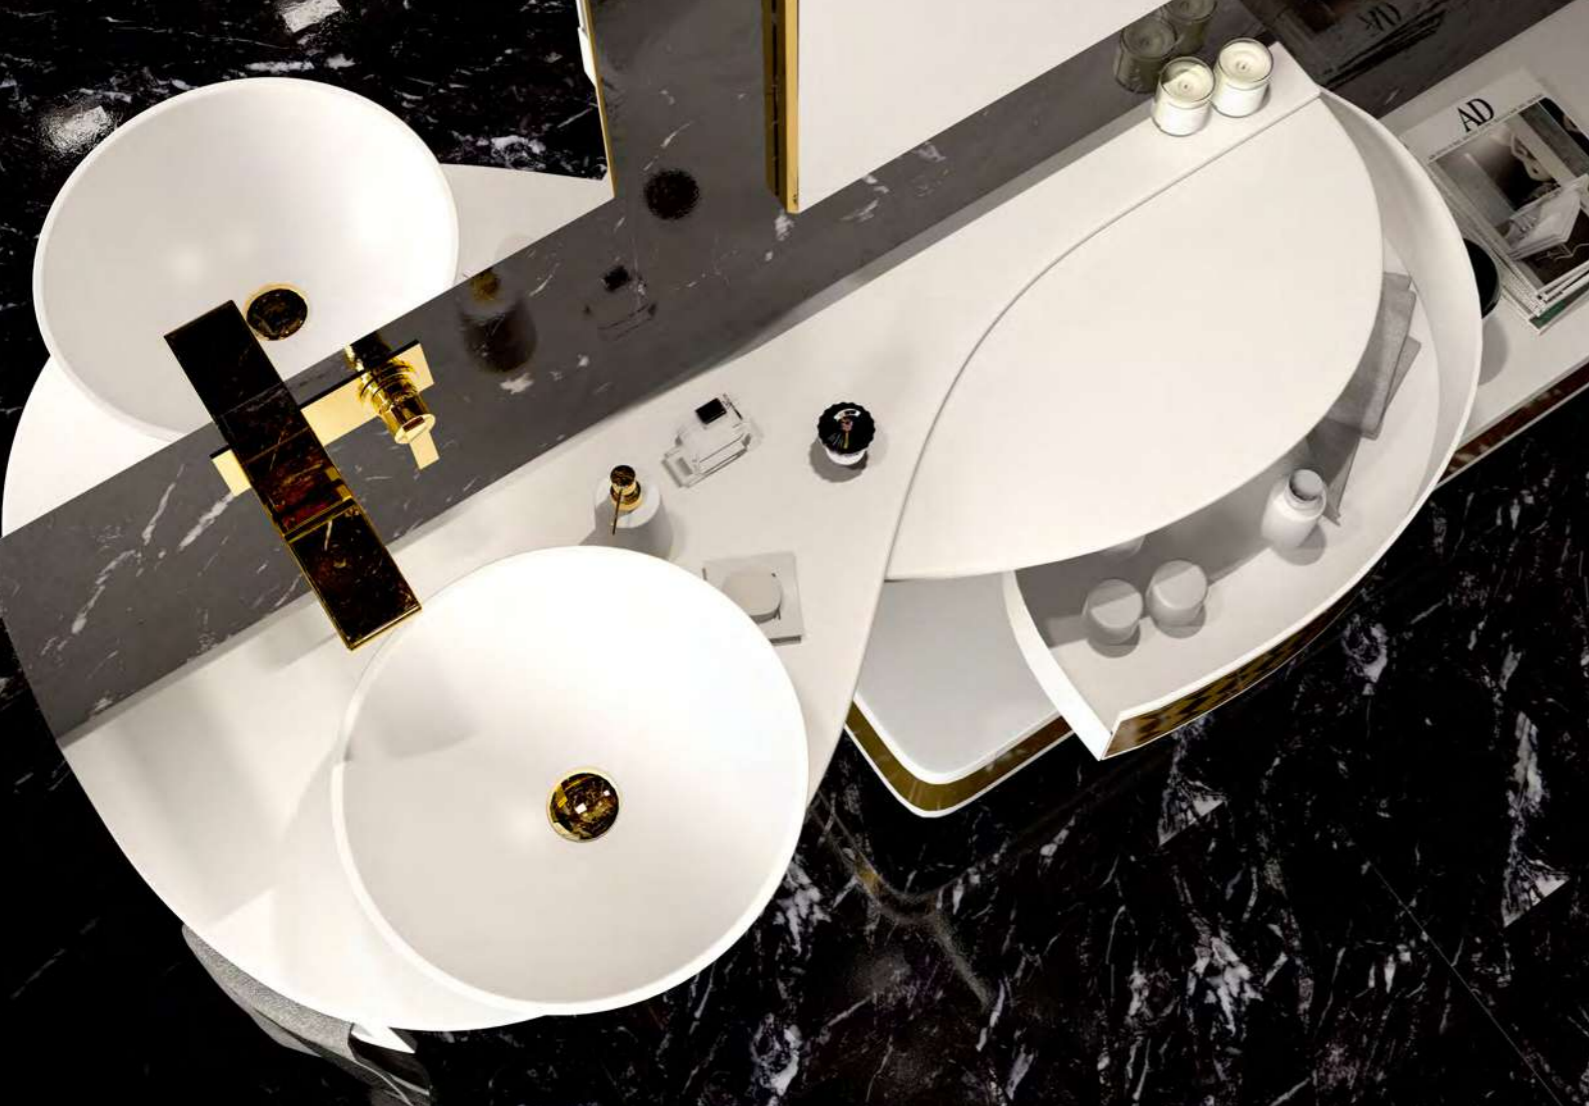

LIBRA GOLD

BATH Furniture

BATHTUB

CABINET with DRAWER

Bath furniture complete w/basin
Solid surface
white - decor Gold rombi
ART LY-150 WHI/G rombi

Cabinet 45x180x32 cm
lacquered Wood
Wall hung
White - Gold fascia
ART CAB-45 WHI/G fascia

VENUS Bathtub w/panels
Solid surface
white - decor Gold fascia-rombi
ART VE-200 PNL-WHI/G f-r

DRAWER 200x45x20 cm
lacquered Wood
Wall hung
white - Gold fascia
ART DR-200 WHI/G fascia

Cabinet 45x180x32 cm
lacquered Wood
Wall hung
White - Gold fascia
ART CAB-45 WHI/G fascia