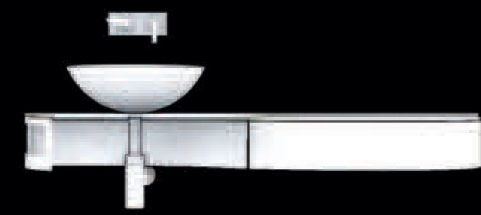

BATH Furniture 150 cm
 complete w/basin
 Solid surface
 white - decor Silver spiral
 ART LY-150 WHI/S spiral

LIBRA Silver

CABINET

BATH FURNITURE

DRAWER

Cabinet 90x180x32 cm
 lacquered Wood
 Wall hung
 White - Silver fascia
 ART CAB-90 WHI/S fascia

Bath furniture complete w/basin
 Solid surface
 white - decor Silver spiral
 ART LY-150 WHI/S spiral

DRAWER 200x20 cm
 lacquered Wood
 Wall hung
 White - decor Silver fascia
 ART DR-200 WHI/S fascia

Design by Giordano Emmanuele