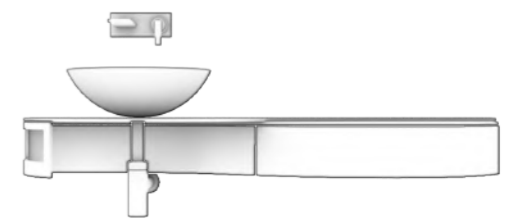

CABINET 45x180x32 cm
 lacquered Wood
 Wall hung
 White - decor Silver greca
 ART CAB-45 WHI/S greca

Design by Giordano Emmanuele

LIBRA

LIBRA GOLD

BATH Furniture

BATHTUB

CABINET with DRAWER

Bath furniture complete w/basin
Solid surface
white - decor Gold rombi
ART LY-150 WHI/G rombi