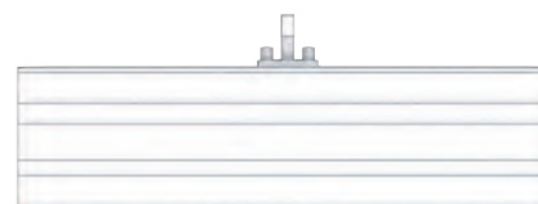

BATH FURNITURE 180 cm
solid surface
white
ART WI-1802 WHI