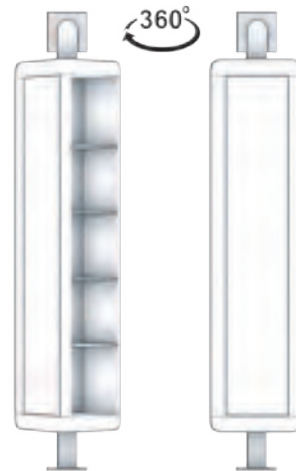

WINGS

REVOLVING CABINET w/mirror 45x180x30 cm
lacquered Wood
White - Gold fascia
ART CAB-45 WHI/G fascia GLD

WINGS GOLD

BATH FURNITURE

REVOLVING CABINET

DRAWER

BATHTUB

available in Silver leaf