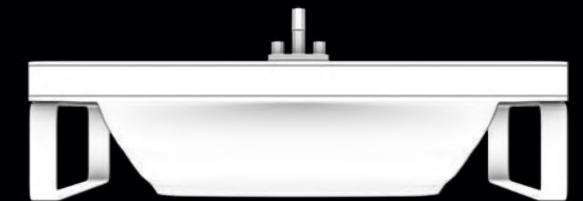

BATHTUB

CABINET

DRAWER

BATH FURNITURE 180 cm
 Solid surface
 White - decor Silver greca
 ART LO-1802-WHI/S greca

VENUS Bathtub
 Solid surface
 white - decor Silver greca
 ART VE-200 WHI/S greca

DRAWER 200x20 cm
 lacquered Wood
 Wall hung
 White - decor Silver greca
 ART DR-200 WHI/S greca