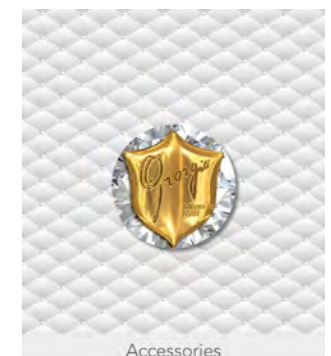

Accessories

La Collezione

Giorgio
Accessories Catalogue