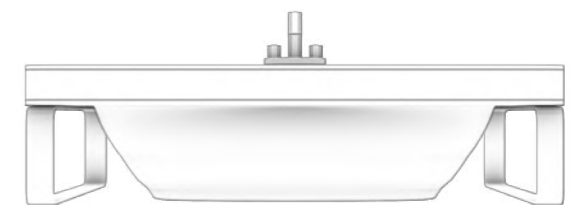

GIORGIO GALLERY

Design by Giordano Emmanuele

VENUS

Design by Giordano Emmanuele

LOTTO

BATH FURNITURE 180 cm
 Solid surface
 white
 Gold fascia
 ART LO-1802-WHI/G fascia

LOTO Gold

FURNITURE

BATHTUB

CABINET

VENUS Bathtub
 Solid surface
 White - Gold fascia
 ART VE 200WHI/G fascia

CABINET 45x180x32 cm
 Wall hung
 MDF lacquered
 White - Gold fascia
 ART CAB-45 WHI/G fascia

LOTO Silver

BATH Furniture