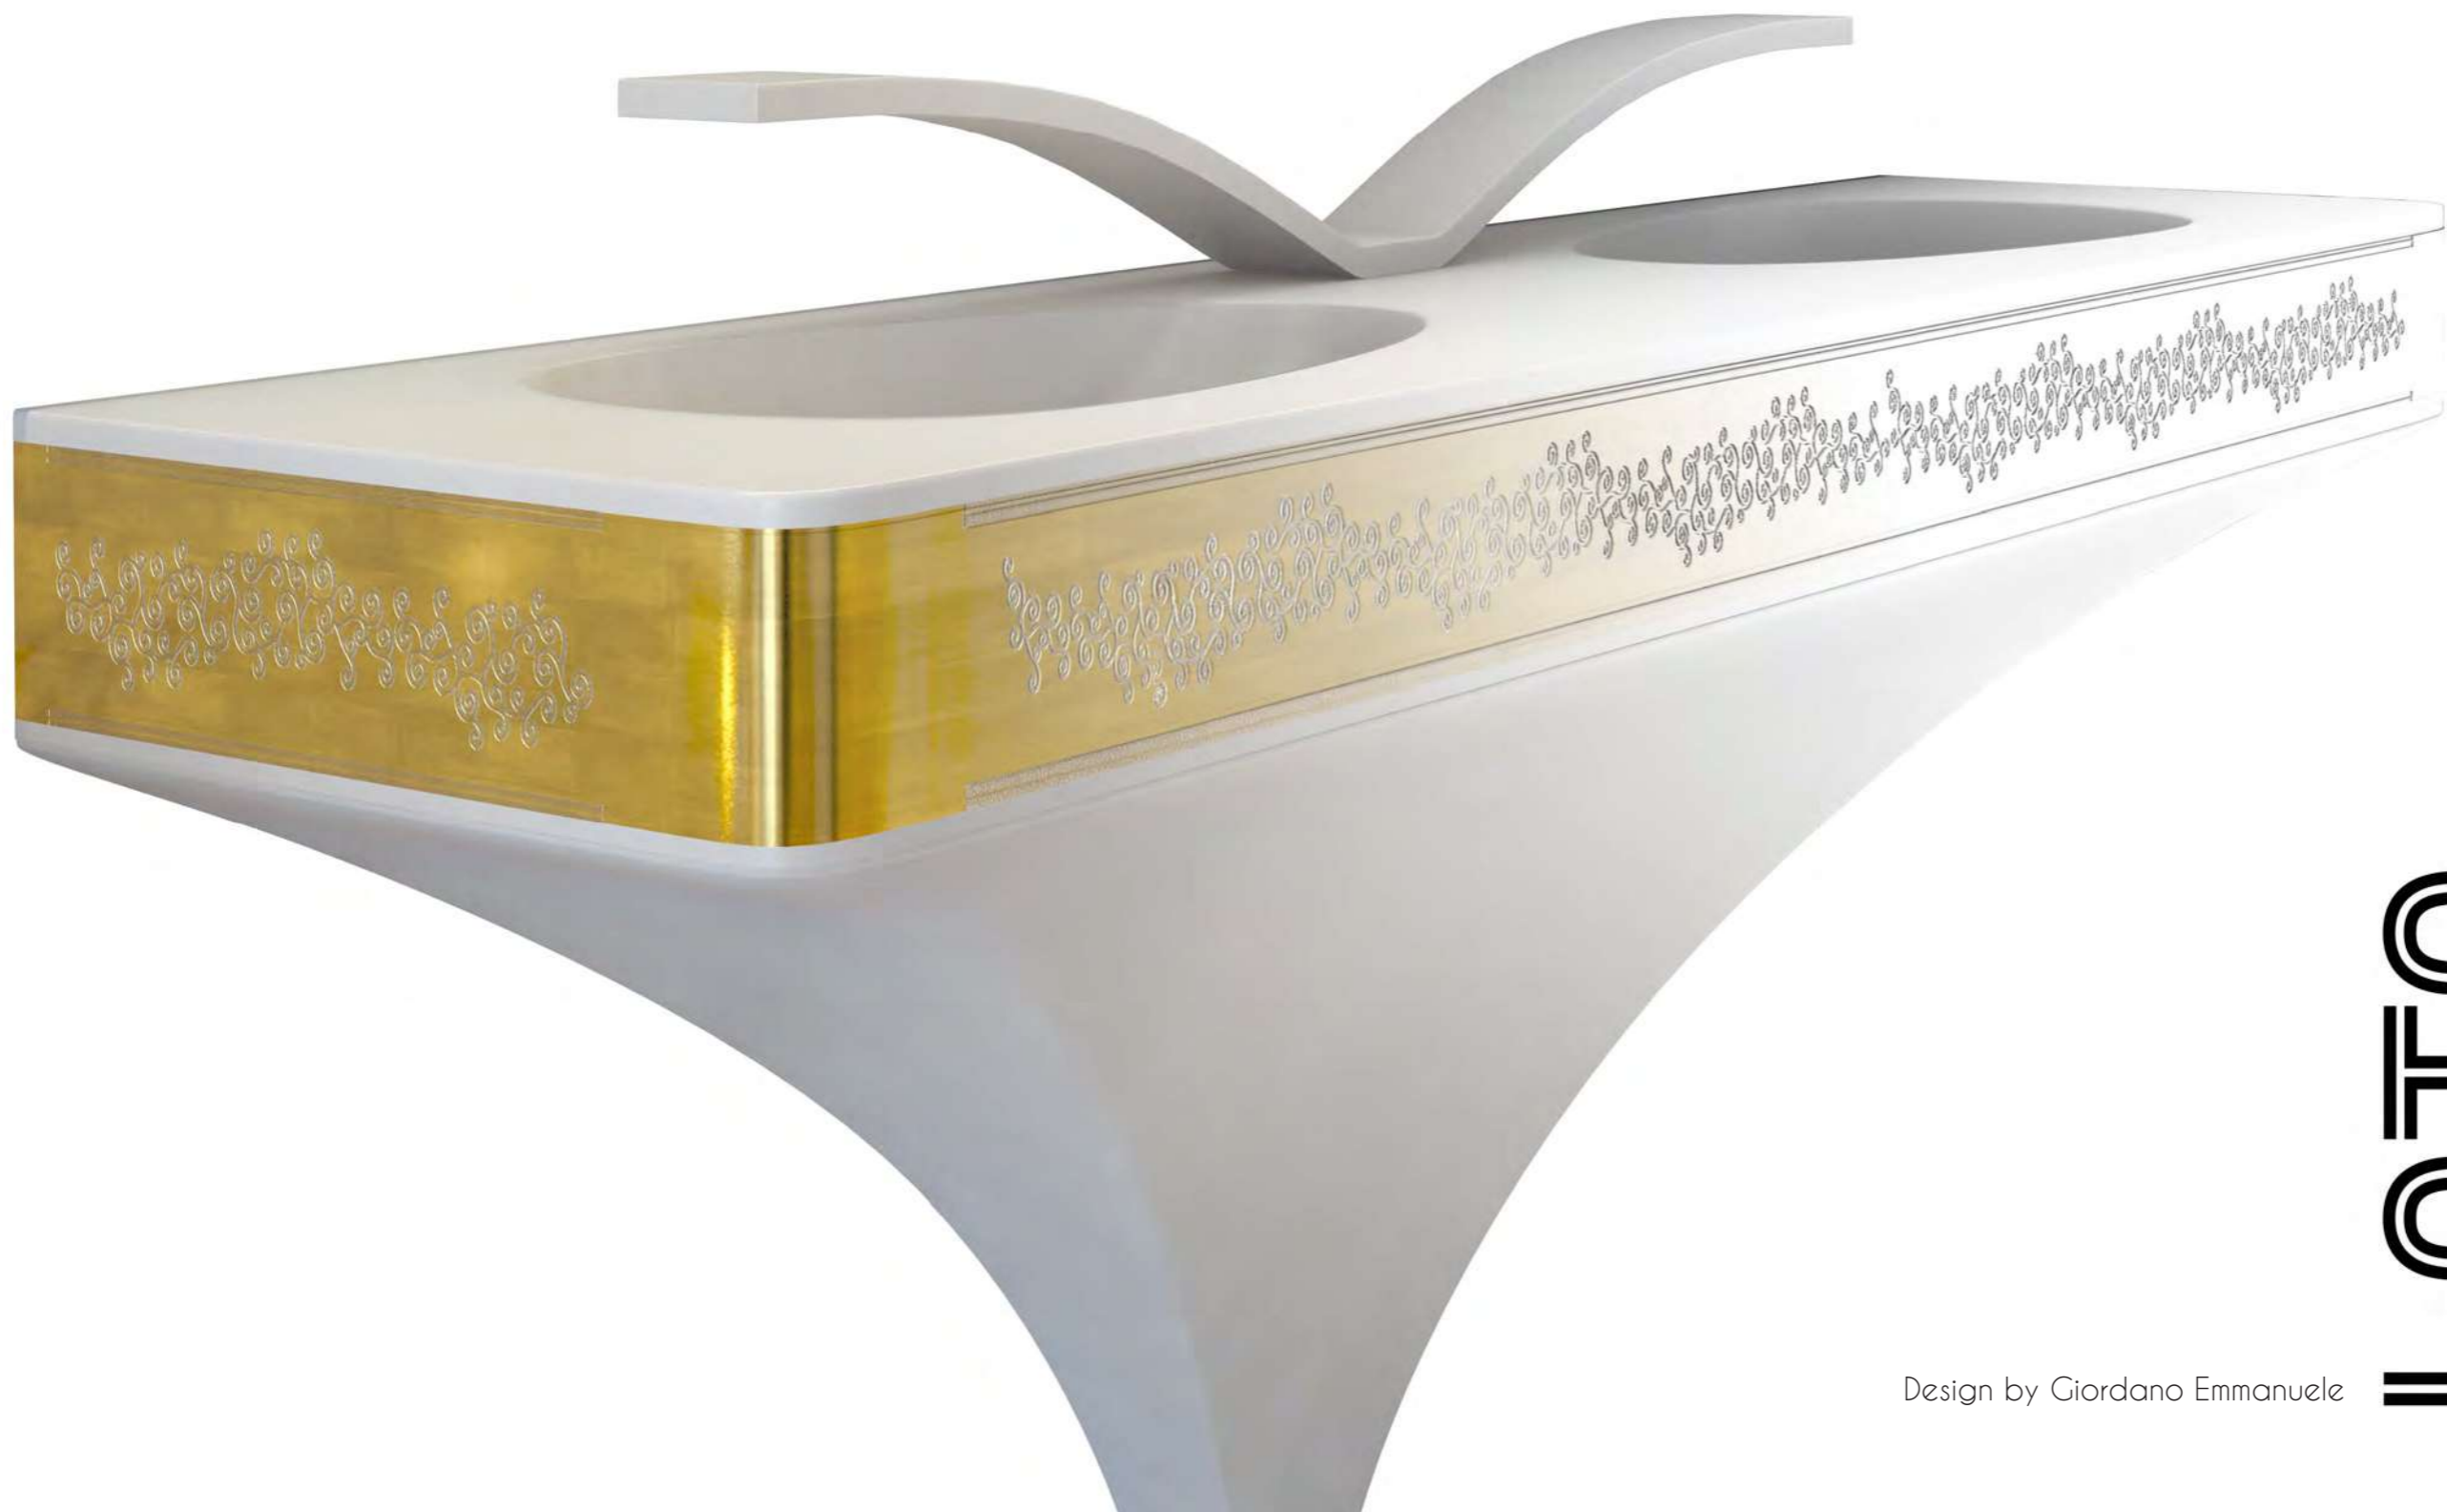

Solid Surface

La Collezione

Designed and Produced in Italy

Giorgio
Milano
1981

FURNITURE SOLID SURFACE

This new collection of Bathroom sets born to connect the distinctive classicism of Giorgio to the pureness and lightness of an innovative material such as Solid Surface

GIORGIO GALLERY

Design by Giordano Emmanuele

VENUS

Design by Giordano Emmanuele

LOTTO

BATH FURNITURE 180 cm
 Solid surface
 white
 Gold fascia
 ART LO-1802-WHI/G fascia

LOTO Gold

FURNITURE

BATHTUB

CABINET

VENUS Bathtub
 Solid surface
 White - Gold fascia
 ART VE 200WHI/G fascia

CABINET 45x180x32 cm
 Wall hung
 MDF lacquered
 White - Gold fascia
 ART CAB-45 WHI/G fascia

LOTO Silver

BATH Furniture